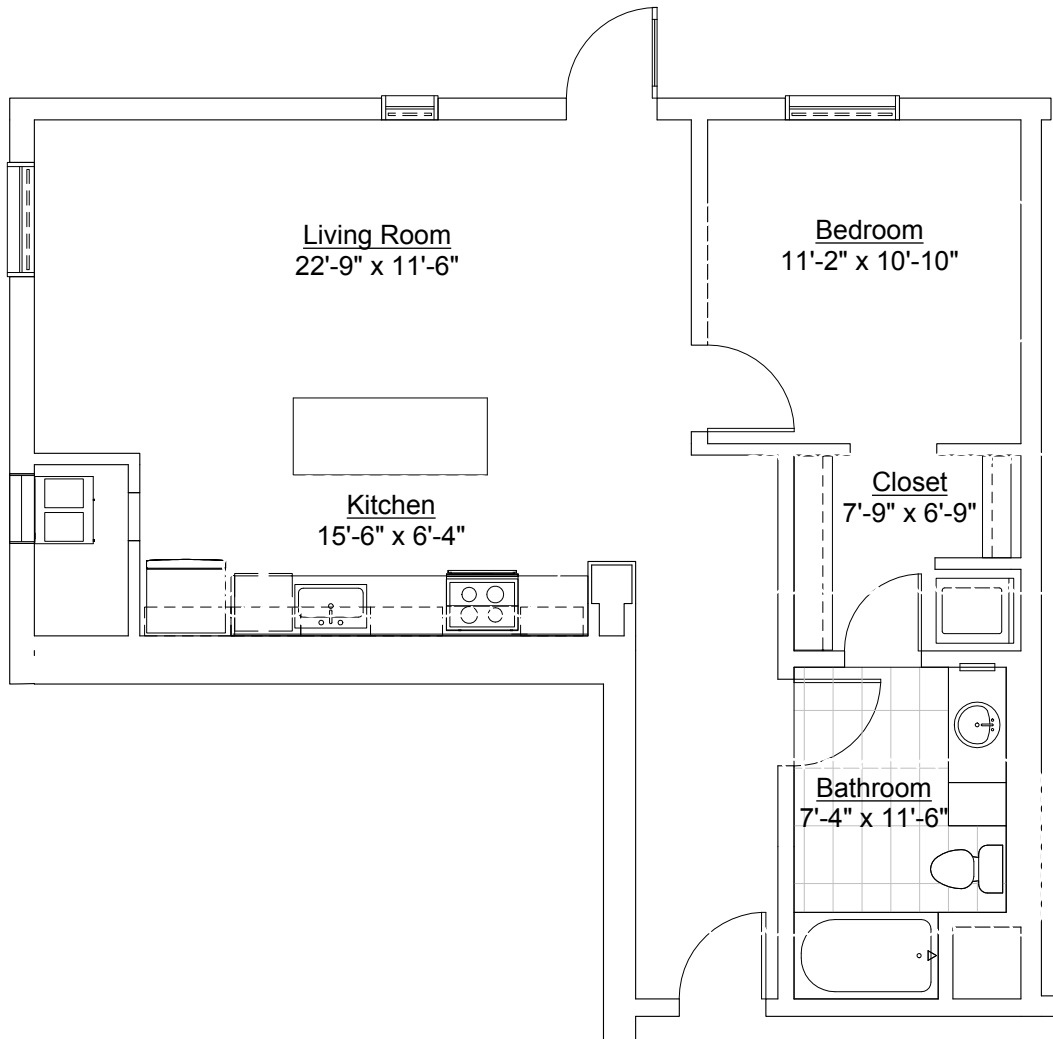

**LOFTS**  
AT MAYO PARK

Units  
207

2 Bedroom, 1136sf

Inquiries: 507.285.5082

**LOFTS**  
AT MAYO PARK

Units  
311

2 Bedroom, 1112sf

Inquiries: 507.285.5082

**LOFTS**  
AT MAYO PARK

Units  
107

1 Bedroom, 740sf

Inquiries: 507.285.5082

LOFTS  
AT MAYO PARK

Units  
108

1 Bedroom, 858sf

Inquiries: 507.285.5082