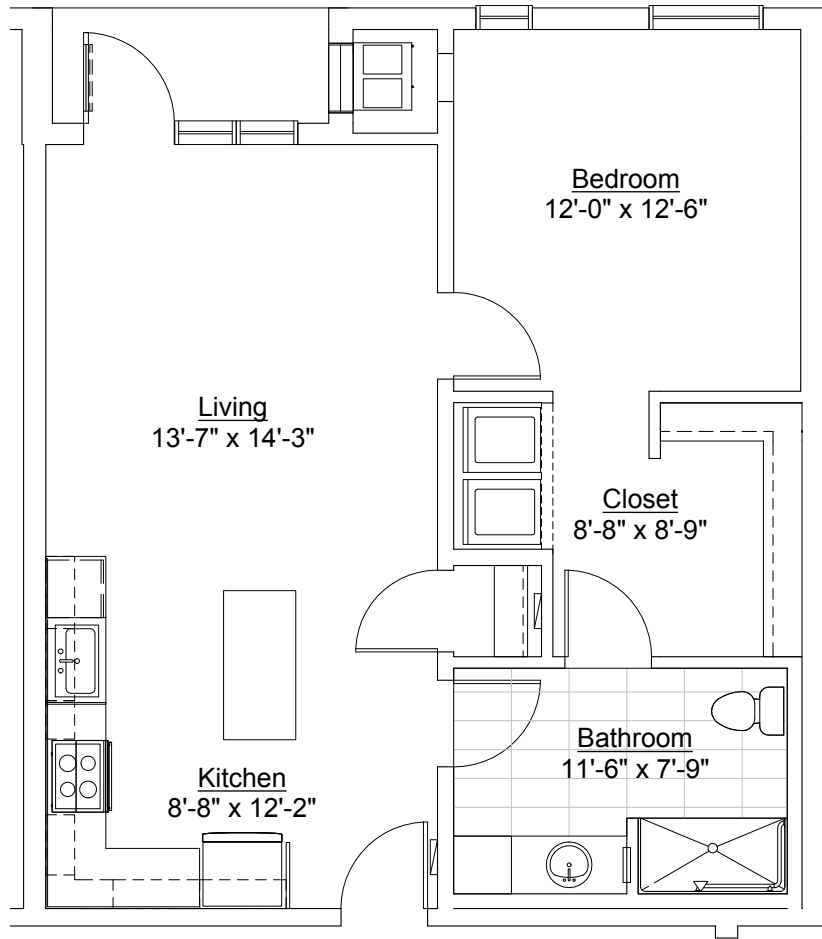

**LOFTS**  
AT MAYO PARK

Units  
103, 104, 105, 106, 203,  
205, 206, 208, 306, 308

1 Bedroom, 741sf

Inquiries: 507.285.5082

**LOFTS**  
AT MAYO PARK

Units  
101

1 Bedroom, 741sf

Inquiries: 507.285.5082

**LOFTS**  
AT MAYO PARK

Units  
102, 204, 305

2 Bedroom, 1138sf

Inquiries: 507.285.5082

**LOFTS**  
AT MAYO PARK

Units  
209

2 Bedroom, 1165sf

Inquiries: 507.285.5082

**LOFTS**  
AT MAYO PARK

Units  
207

2 Bedroom, 1136sf

Inquiries: 507.285.5082

**LOFTS**  
AT MAYO PARK

Units  
311

2 Bedroom, 1112sf

Inquiries: 507.285.5082