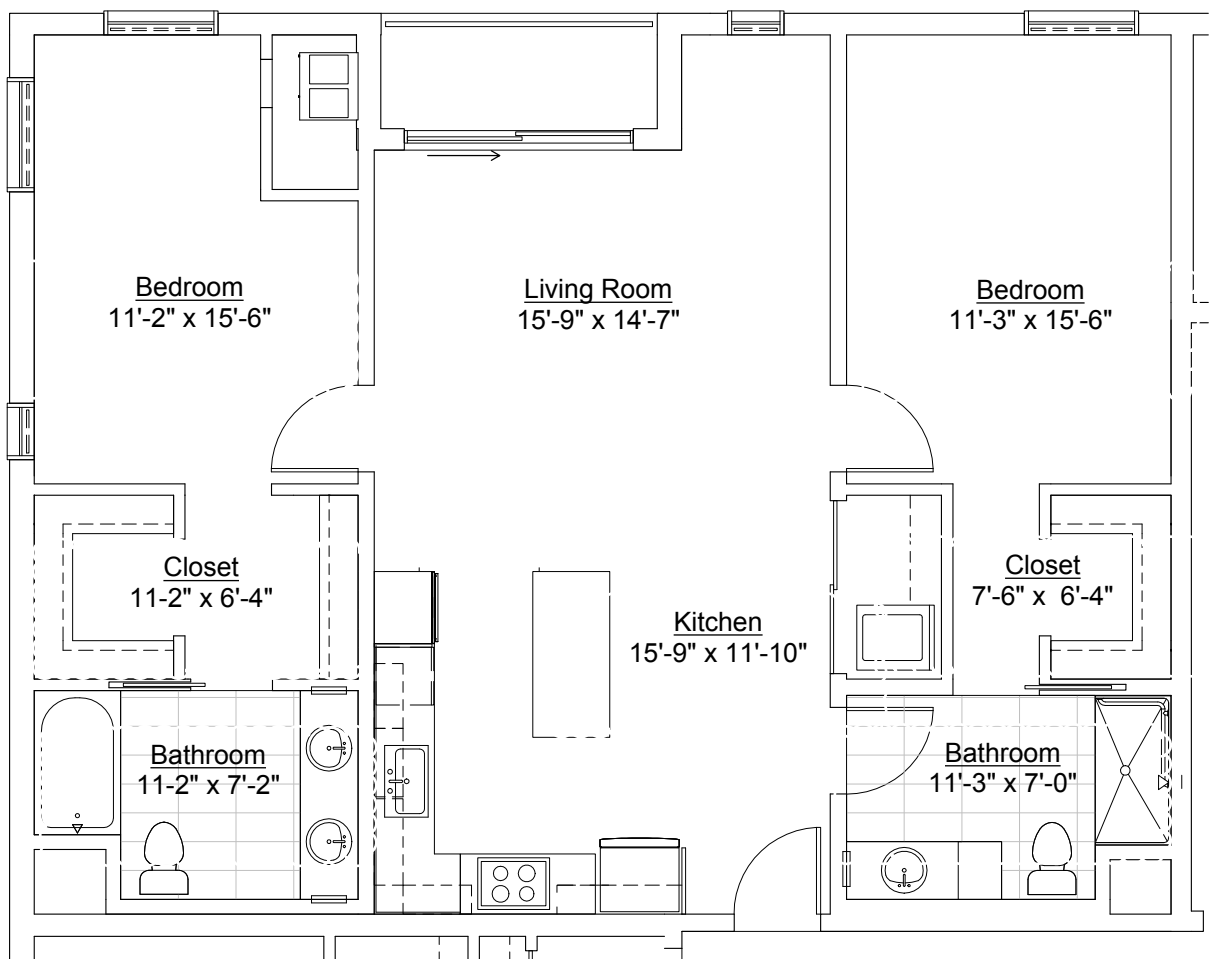

**LOFTS**  
AT MAYO PARK

Units  
103, 104, 105, 106, 203,  
205, 206, 208, 306, 308

1 Bedroom, 741sf

Inquiries: 507.285.5082

**LOFTS**  
AT MAYO PARK

Units  
101

1 Bedroom, 741sf

Inquiries: 507.285.5082

**LOFTS**  
AT MAYO PARK

Units  
102, 204, 305

2 Bedroom, 1138sf

Inquiries: 507.285.5082

**LOFTS**  
AT MAYO PARK

Units  
209

2 Bedroom, 1165sf

Inquiries: 507.285.5082

**LOFTS**  
AT MAYO PARK

Units  
207

2 Bedroom, 1136sf

Inquiries: 507.285.5082

**LOFTS**  
AT MAYO PARK

Units  
311

2 Bedroom, 1112sf

Inquiries: 507.285.5082

**LOFTS**  
AT MAYO PARK

Units  
107

1 Bedroom, 740sf

Inquiries: 507.285.5082

LOFTS  
AT MAYO PARK

Units  
108

1 Bedroom, 858sf

Inquiries: 507.285.5082