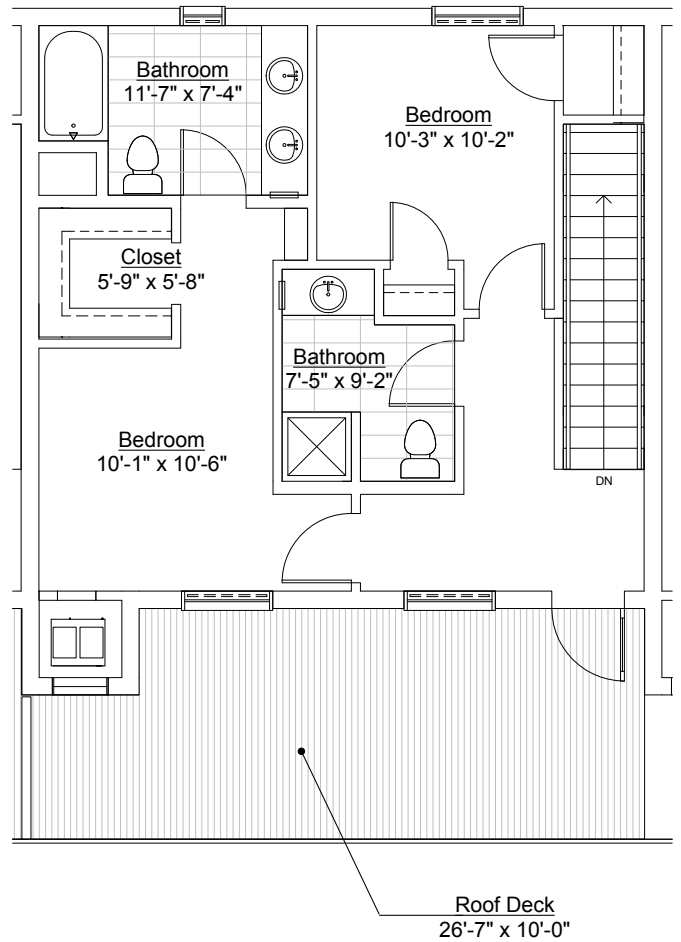

**LOFTS**  
AT MAYO PARK

Units  
210, 310

2 Bedroom, 1086sf

Inquiries: 507.285.5082

**LOFTS**  
AT MAYO PARK

Units  
202, 302

1 Bedroom, 768sf

Inquiries: 507.285.5082

**LOFTS**  
AT MAYO PARK

Units  
201, 301

1 Bedroom, 917sf

Inquiries: 507.285.5082

Lower Level

Upper Level

LOFTS  
AT MAYO PARK

Units  
303, 305, 307

2 Bedroom, 1425sf

Lower Level

Upper Level

LOFTS  
AT MAYO PARK

Units  
309

1 Bedroom, 982sf