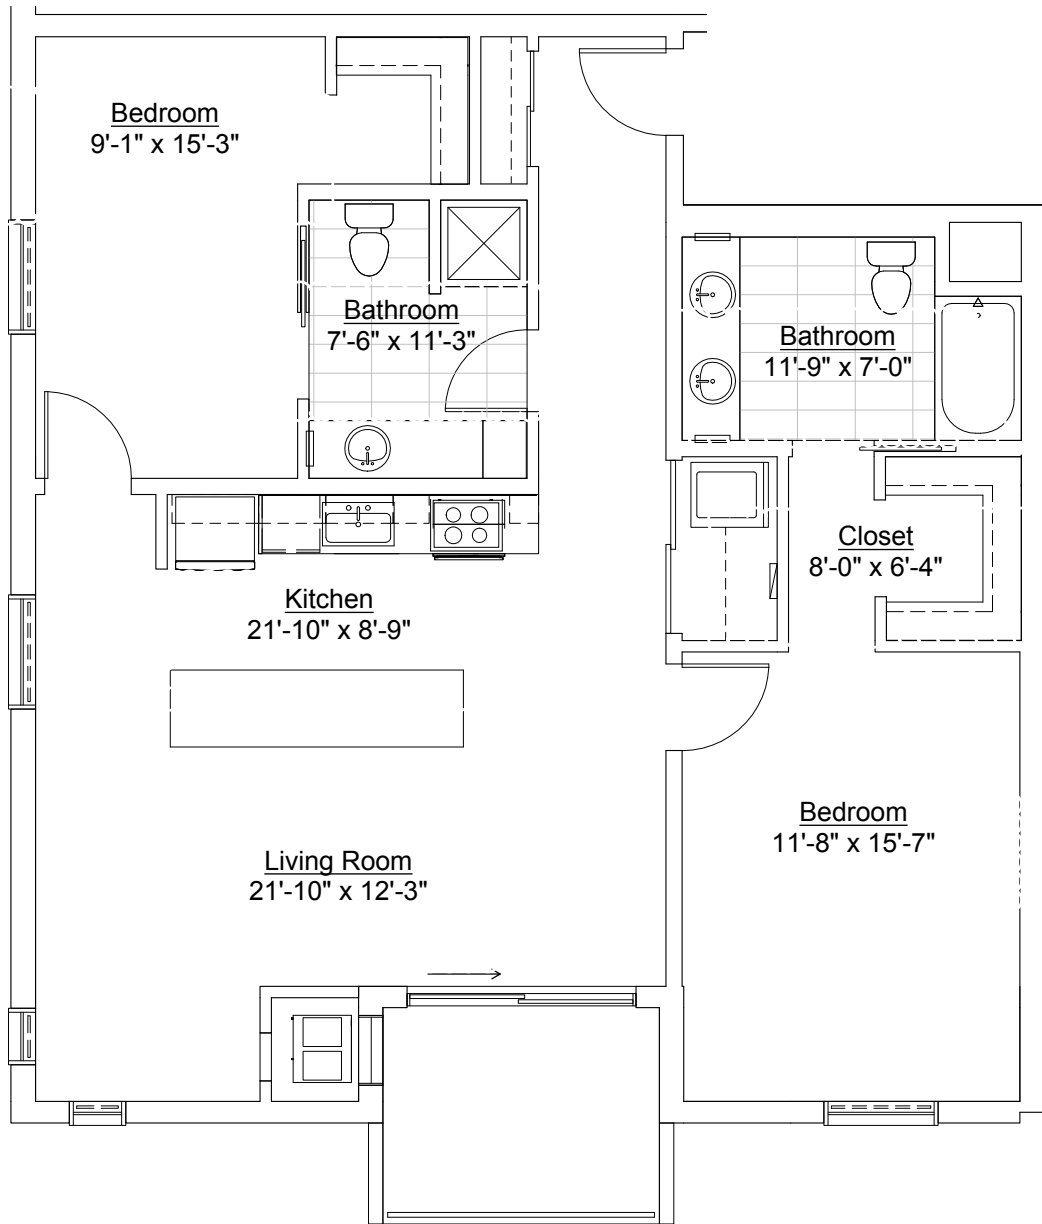

**LOFTS**  
AT MAYO PARK

Units  
107

1 Bedroom, 740sf

Inquiries: 507.285.5082

LOFTS  
AT MAYO PARK

Units  
108

1 Bedroom, 858sf

Inquiries: 507.285.5082

**LOFTS**  
AT MAYO PARK

Units  
210, 310

2 Bedroom, 1086sf

Inquiries: 507.285.5082

**LOFTS**  
AT MAYO PARK

Units  
202, 302

1 Bedroom, 768sf

Inquiries: 507.285.5082