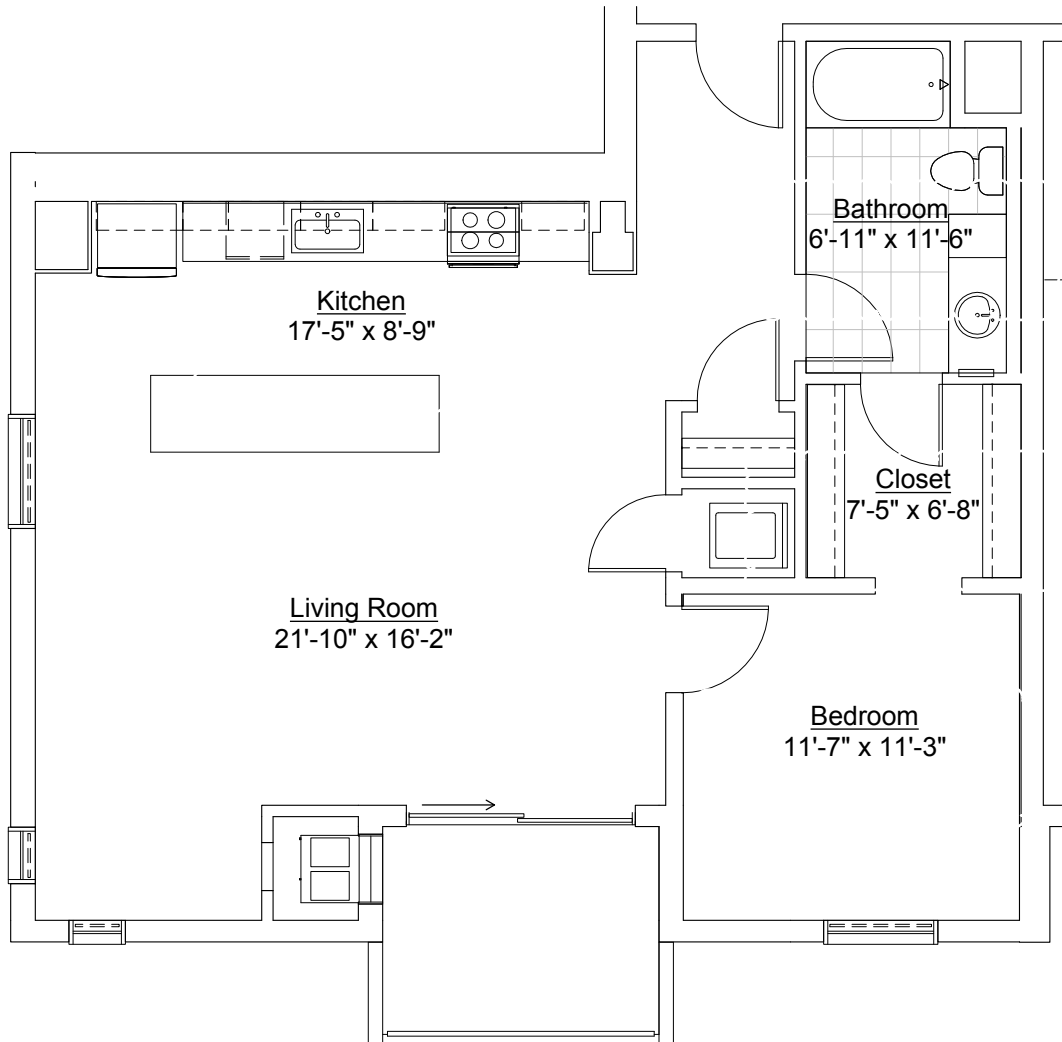

**LOFTS**  
AT MAYO PARK

Units  
102, 204, 305

2 Bedroom, 1138sf

Inquiries: 507.285.5082

**LOFTS**  
AT MAYO PARK

Units  
209

2 Bedroom, 1165sf

Inquiries: 507.285.5082

**LOFTS**  
AT MAYO PARK

Units  
207

2 Bedroom, 1136sf

Inquiries: 507.285.5082

**LOFTS**  
AT MAYO PARK

Units  
311

2 Bedroom, 1112sf

Inquiries: 507.285.5082

**LOFTS**  
AT MAYO PARK

Units  
107

1 Bedroom, 740sf

Inquiries: 507.285.5082

LOFTS  
AT MAYO PARK

Units  
108

1 Bedroom, 858sf

Inquiries: 507.285.5082