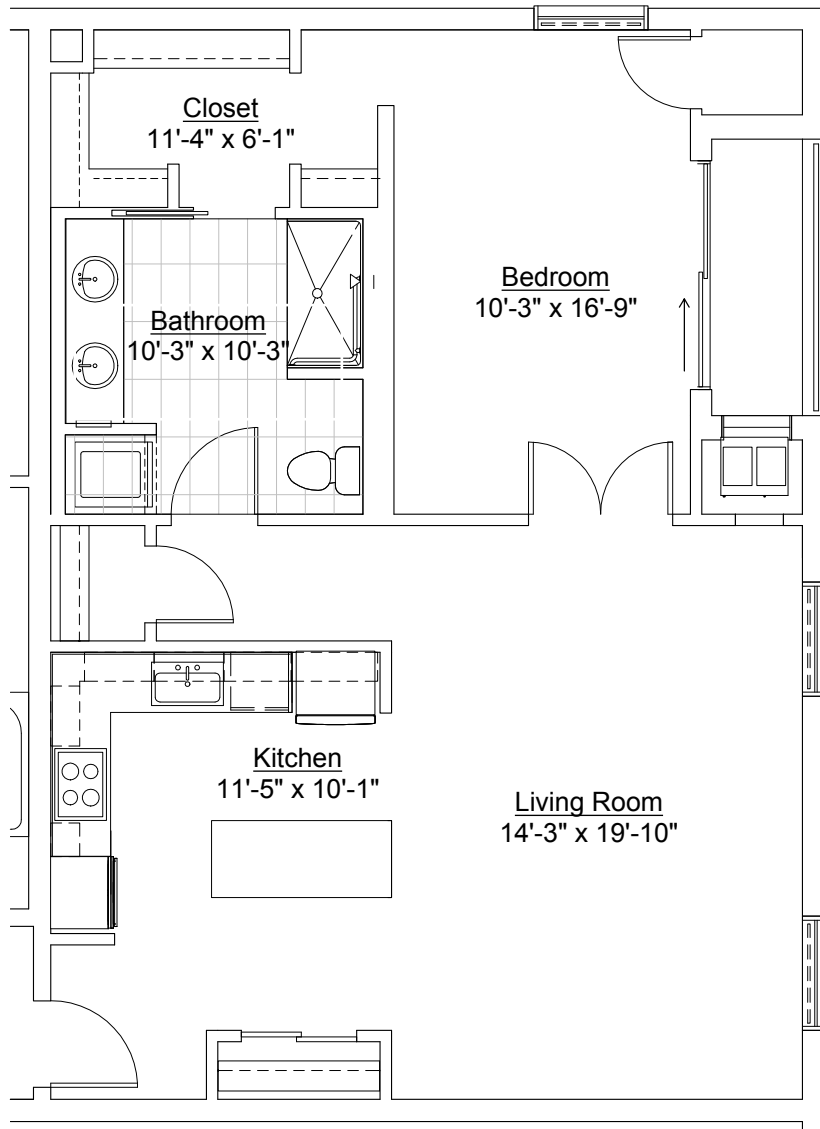

**LOFTS**  
AT MAYO PARK

Units  
107

1 Bedroom, 740sf

Inquiries: 507.285.5082

LOFTS  
AT MAYO PARK

Units  
108

1 Bedroom, 858sf

Inquiries: 507.285.5082

**LOFTS**  
AT MAYO PARK

Units  
210, 310

2 Bedroom, 1086sf

Inquiries: 507.285.5082

**LOFTS**  
AT MAYO PARK

Units  
202, 302

1 Bedroom, 768sf

Inquiries: 507.285.5082

**LOFTS**  
AT MAYO PARK

Units  
201, 301

1 Bedroom, 917sf

Inquiries: 507.285.5082

Lower Level

Upper Level

LOFTS  
AT MAYO PARK

Units  
303, 305, 307