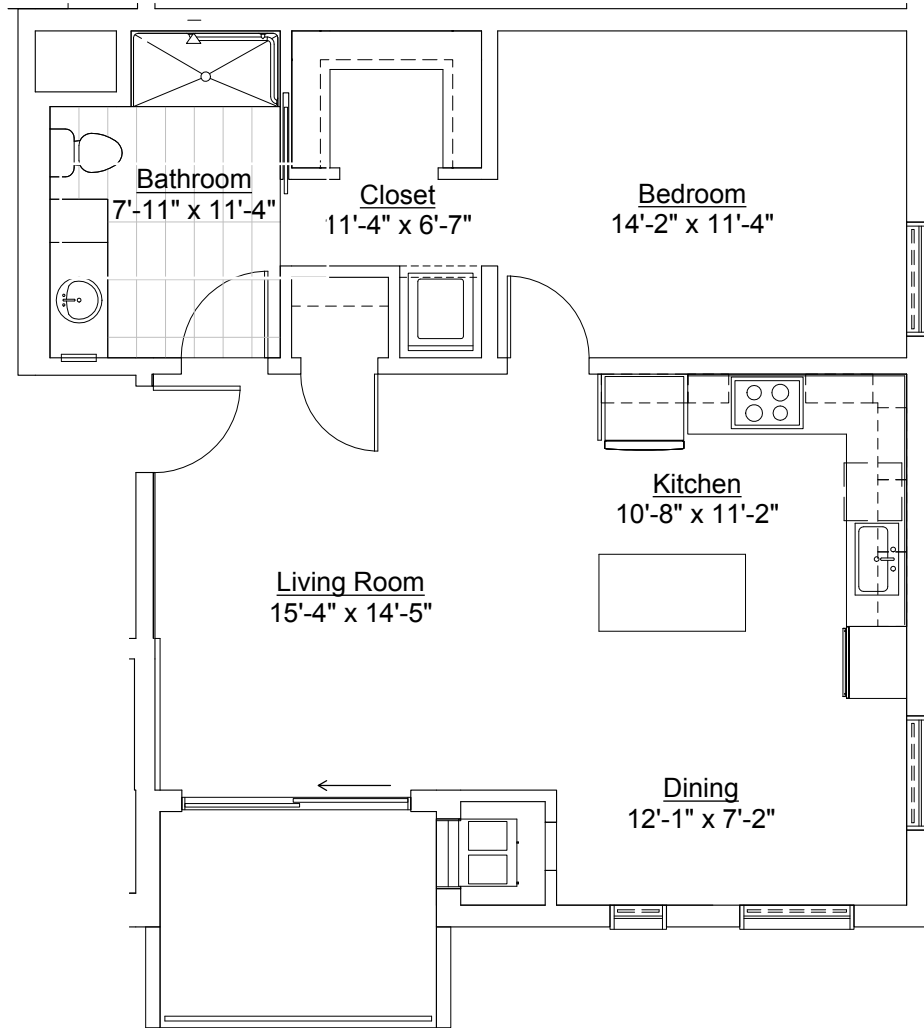

**LOFTS**  
AT MAYO PARK

Units  
207

2 Bedroom, 1136sf

Inquiries: 507.285.5082

**LOFTS**  
AT MAYO PARK

Units  
311

2 Bedroom, 1112sf

Inquiries: 507.285.5082

**LOFTS**  
AT MAYO PARK

Units  
107

1 Bedroom, 740sf

Inquiries: 507.285.5082

LOFTS  
AT MAYO PARK

Units  
108

1 Bedroom, 858sf

Inquiries: 507.285.5082

**LOFTS**  
AT MAYO PARK

Units  
210, 310

2 Bedroom, 1086sf

Inquiries: 507.285.5082

**LOFTS**  
AT MAYO PARK

Units  
202, 302

1 Bedroom, 768sf

Inquiries: 507.285.5082

**LOFTS**  
AT MAYO PARK

Units  
201, 301

1 Bedroom, 917sf

Inquiries: 507.285.5082

Lower Level

Upper Level

LOFTS  
AT MAYO PARK

Units  
303, 305, 307