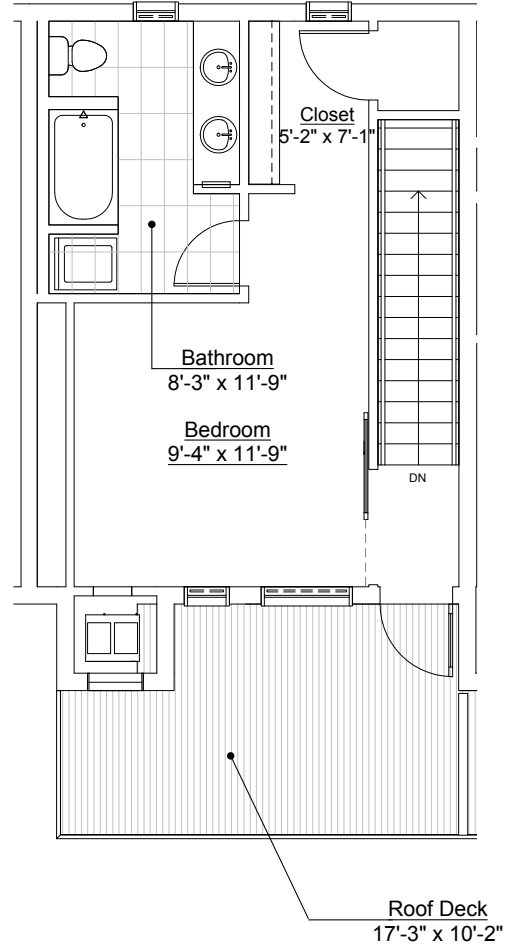

**LOFTS**  
AT MAYO PARK

Units  
210, 310

2 Bedroom, 1086sf

Inquiries: 507.285.5082

**LOFTS**  
AT MAYO PARK

Units  
202, 302

1 Bedroom, 768sf

Inquiries: 507.285.5082

**LOFTS**  
AT MAYO PARK

Units  
201, 301

1 Bedroom, 917sf

Inquiries: 507.285.5082

Lower Level

Upper Level

LOFTS  
AT MAYO PARK

Units  
303, 305, 307

2 Bedroom, 1425sf

Lower Level

Upper Level

LOFTS  
AT MAYO PARK

Units  
309

1 Bedroom, 982sf