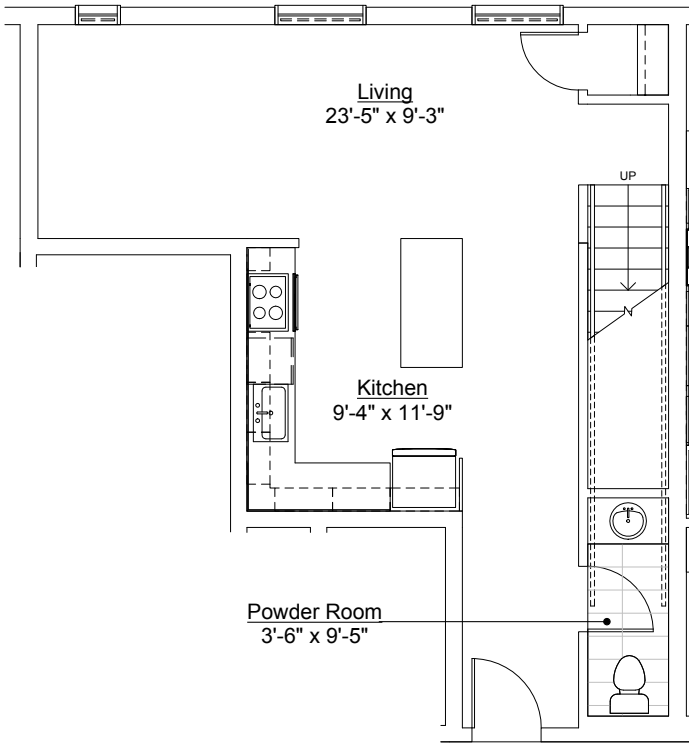

**LOFTS**  
AT MAYO PARK

Units  
210, 310

2 Bedroom, 1086sf

Inquiries: 507.285.5082

**LOFTS**  
AT MAYO PARK

Units  
202, 302

1 Bedroom, 768sf

Inquiries: 507.285.5082

**LOFTS**  
AT MAYO PARK

Units  
201, 301

1 Bedroom, 917sf

Inquiries: 507.285.5082

Lower Level

Upper Level

LOFTS  
AT MAYO PARK

Units  
303, 305, 307

2 Bedroom, 1425sf

Lower Level

Upper Level

LOFTS  
AT MAYO PARK

Units  
309

1 Bedroom, 982sf