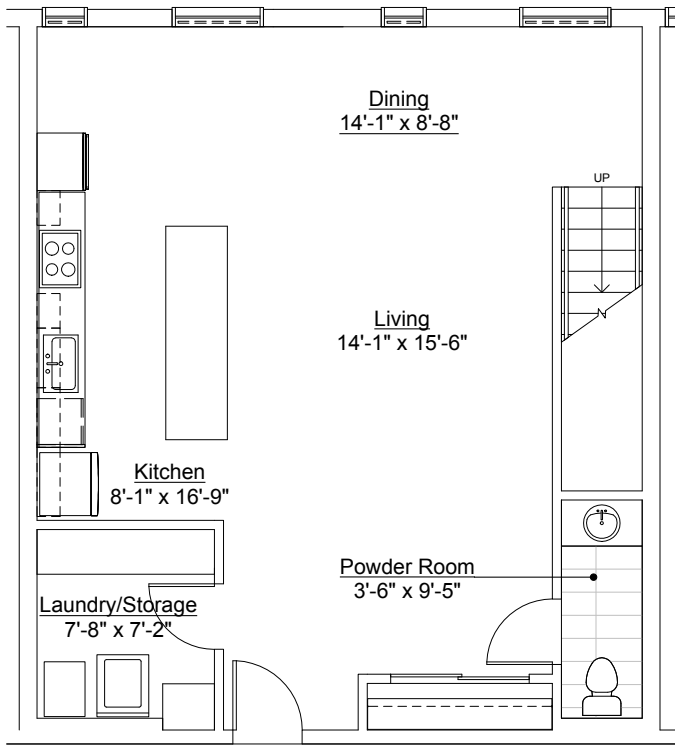

**LOFTS**  
AT MAYO PARK

Units  
107

1 Bedroom, 740sf

Inquiries: 507.285.5082

LOFTS  
AT MAYO PARK

Units  
108

1 Bedroom, 858sf

Inquiries: 507.285.5082

**LOFTS**  
AT MAYO PARK

Units  
210, 310

2 Bedroom, 1086sf

Inquiries: 507.285.5082

**LOFTS**  
AT MAYO PARK

Units  
202, 302

1 Bedroom, 768sf

Inquiries: 507.285.5082

**LOFTS**  
AT MAYO PARK

Units  
201, 301

1 Bedroom, 917sf

Inquiries: 507.285.5082

Lower Level

Upper Level

LOFTS  
AT MAYO PARK

Units  
303, 305, 307