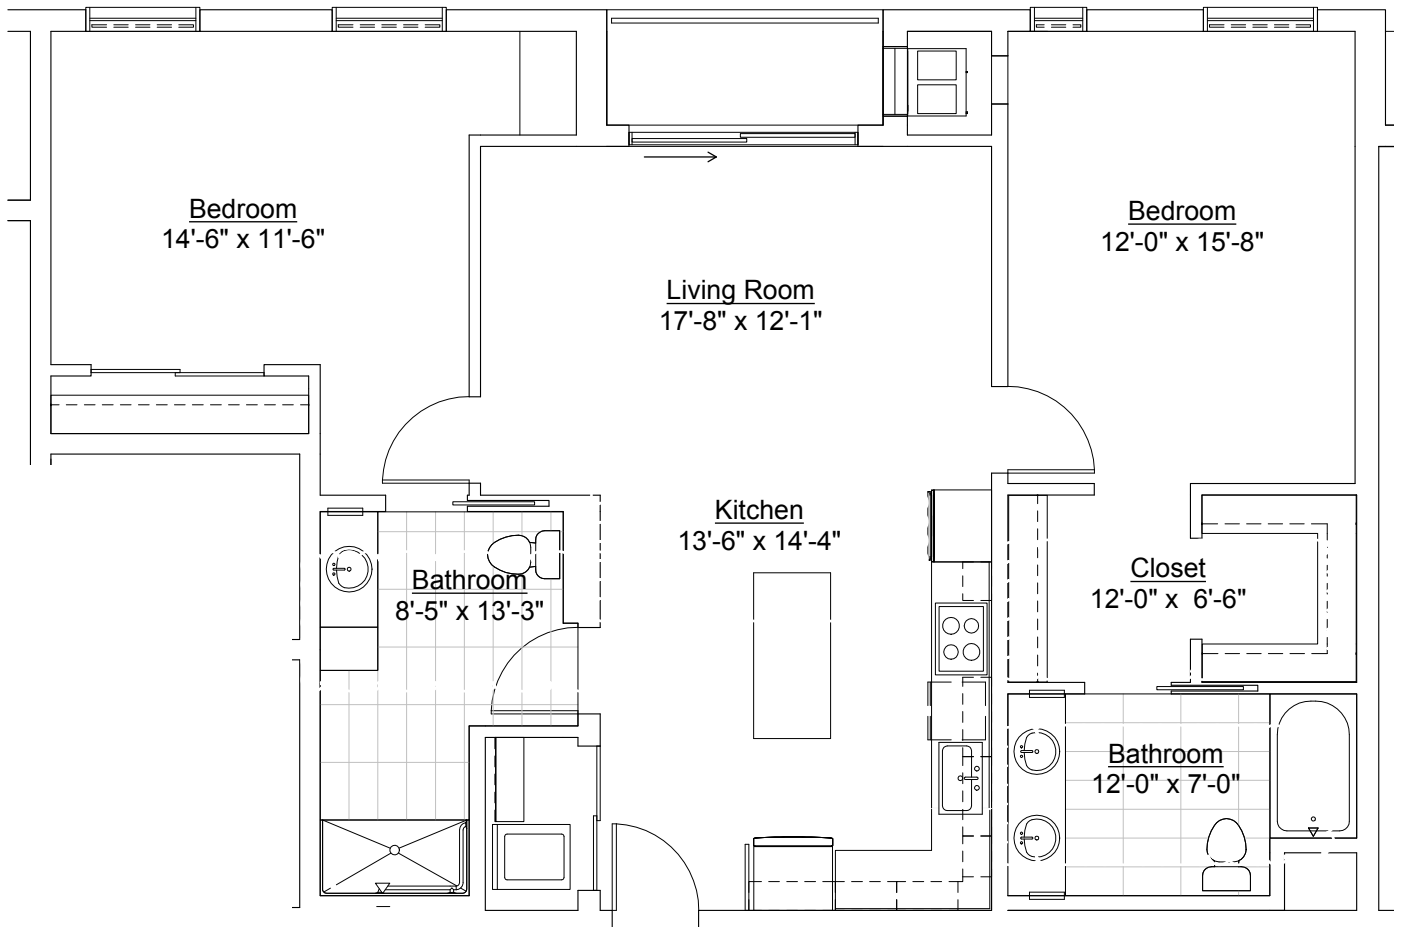

**LOFTS**  
AT MAYO PARK

Units  
102, 204, 305

2 Bedroom, 1138sf

Inquiries: 507.285.5082

**LOFTS**  
AT MAYO PARK

Units  
209

2 Bedroom, 1165sf

Inquiries: 507.285.5082

**LOFTS**  
AT MAYO PARK

Units  
207

2 Bedroom, 1136sf

Inquiries: 507.285.5082

**LOFTS**  
AT MAYO PARK

Units  
311

2 Bedroom, 1112sf

Inquiries: 507.285.5082