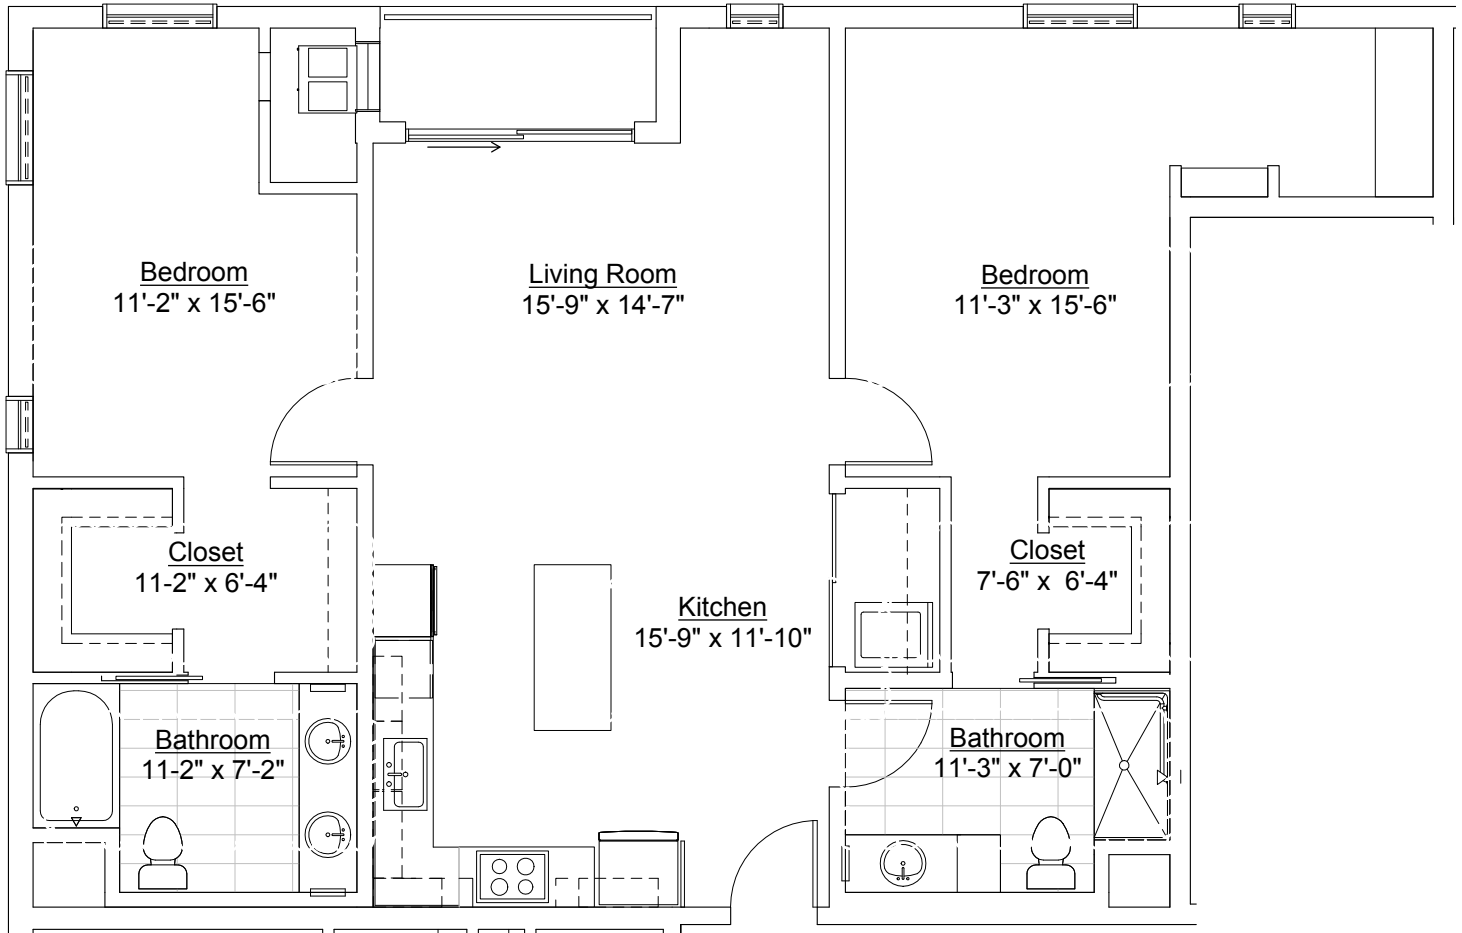

**LOFTS**  
AT MAYO PARK

Units  
103, 104, 105, 106, 203,  
205, 206, 208, 306, 308

1 Bedroom, 741sf

Inquiries: 507.285.5082

**LOFTS**  
AT MAYO PARK

Units  
101

1 Bedroom, 741sf

Inquiries: 507.285.5082

**LOFTS**  
AT MAYO PARK

Units  
102, 204, 305

2 Bedroom, 1138sf

Inquiries: 507.285.5082

**LOFTS**  
AT MAYO PARK

Units  
209

2 Bedroom, 1165sf

Inquiries: 507.285.5082