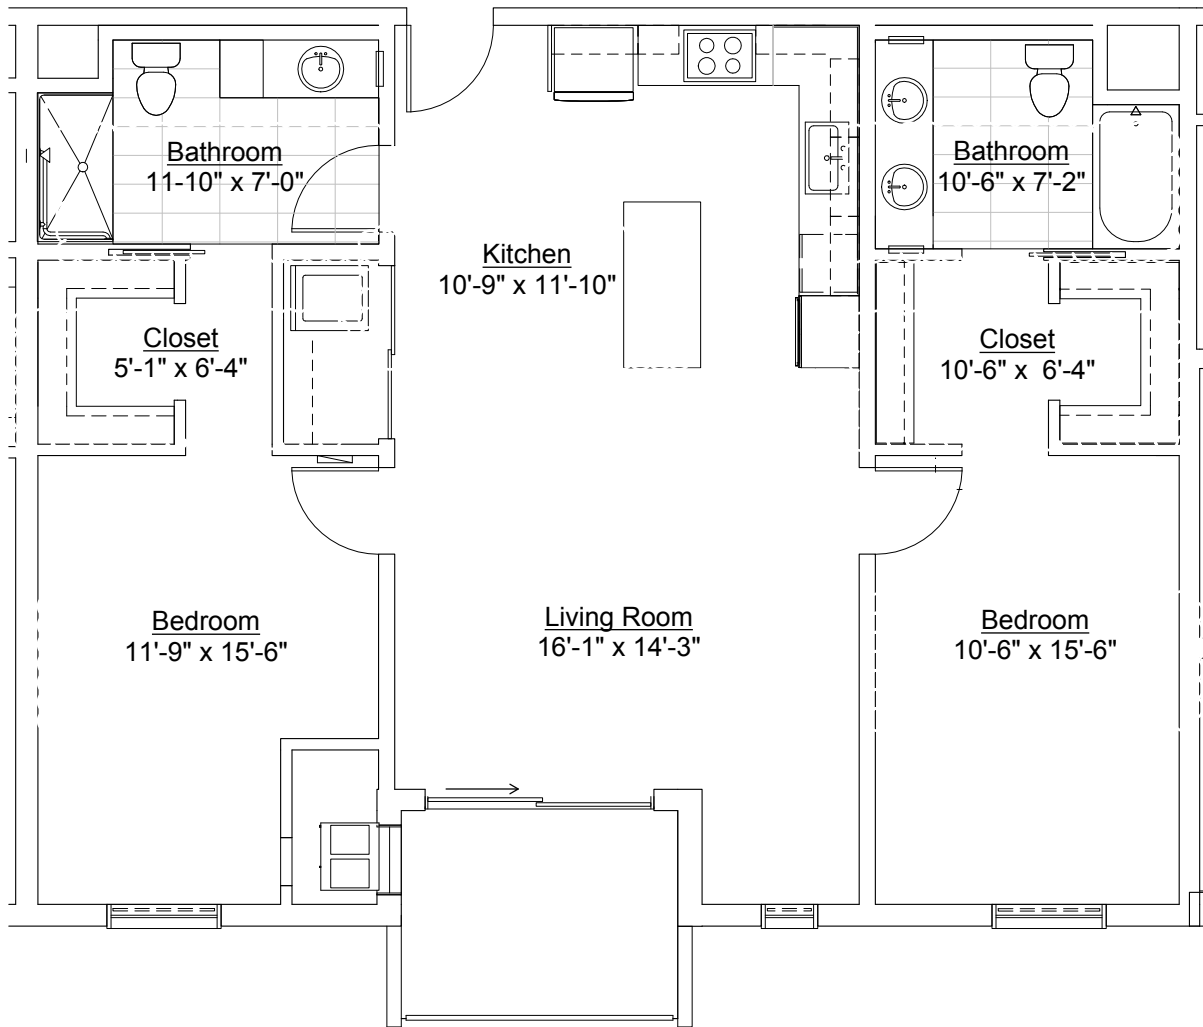

**LOFTS**  
AT MAYO PARK

Units  
103, 104, 105, 106, 203,  
205, 206, 208, 306, 308

1 Bedroom, 741sf

Inquiries: 507.285.5082

**LOFTS**  
AT MAYO PARK

Units  
101

1 Bedroom, 741sf

Inquiries: 507.285.5082

**LOFTS**  
AT MAYO PARK

Units  
102, 204, 305

2 Bedroom, 1138sf

Inquiries: 507.285.5082

**LOFTS**  
AT MAYO PARK

Units  
209

2 Bedroom, 1165sf

Inquiries: 507.285.5082

**LOFTS**  
AT MAYO PARK

Units  
207

2 Bedroom, 1136sf

Inquiries: 507.285.5082

**LOFTS**  
AT MAYO PARK

Units  
311

2 Bedroom, 1112sf

Inquiries: 507.285.5082