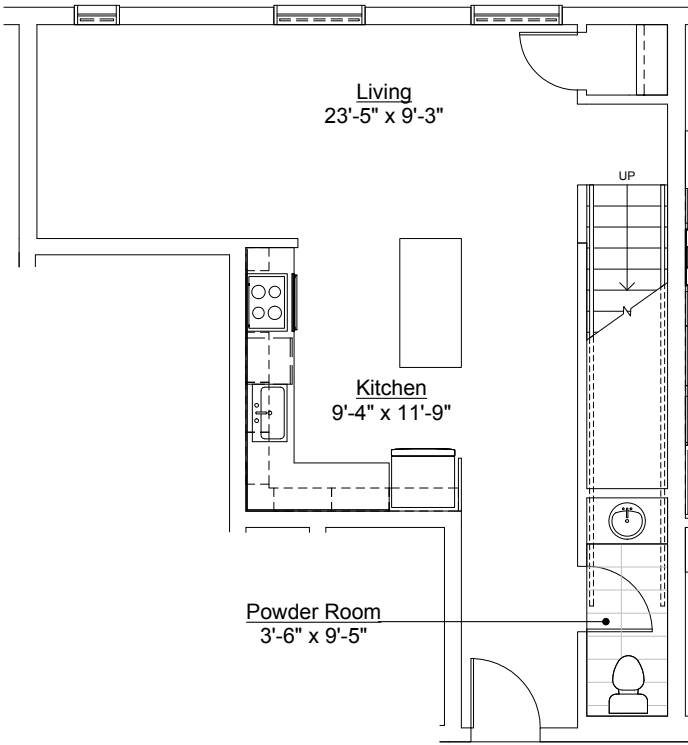

LOFTS
AT MAYO PARK

Units
210, 310

2 Bedroom, 1086sf

Inquiries: 507.285.5082

LOFTS
 AT MAYO PARK

Units
 202, 302

1 Bedroom, 768sf

Inquiries: 507.285.5082

LOFTS
AT MAYO PARK

Units
201, 301

1 Bedroom, 917sf

Inquiries: 507.285.5082

Lower Level

Upper Level

LOFTS
AT MAYO PARK

Units
303, 305, 307

2 Bedroom, 1425sf

Lower Level

Upper Level

LOFTS
AT MAYO PARK

Units
309

1 Bedroom, 982sf