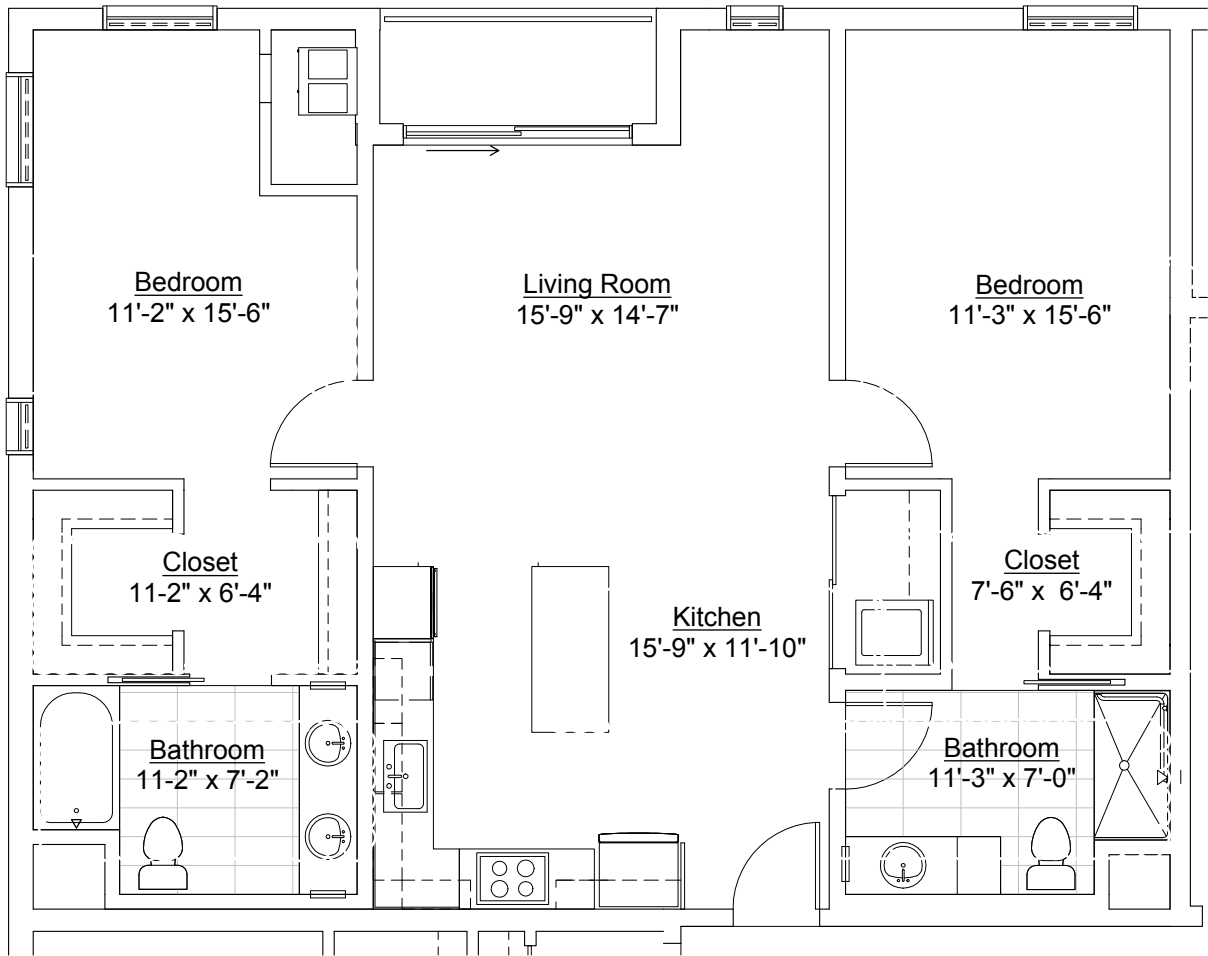

LOFTS
AT MAYO PARK

Units
103, 104, 105, 106, 203,
205, 206, 208, 306, 308

1 Bedroom, 741sf

Inquiries: 507.285.5082

LOFTS
AT MAYO PARK

Units
101

1 Bedroom, 741sf

Inquiries: 507.285.5082

LOFTS
AT MAYO PARK

Units
102, 204, 304

2 Bedroom, 1138sf

Inquiries: 507.285.5082

LOFTS
AT MAYO PARK

Units
209

2 Bedroom, 1165sf

Inquiries: 507.285.5082

LOFTS
AT MAYO PARK

Units
207

2 Bedroom, 1136sf

Inquiries: 507.285.5082

LOFTS
AT MAYO PARK

Units
311

2 Bedroom, 1112sf

Inquiries: 507.285.5082