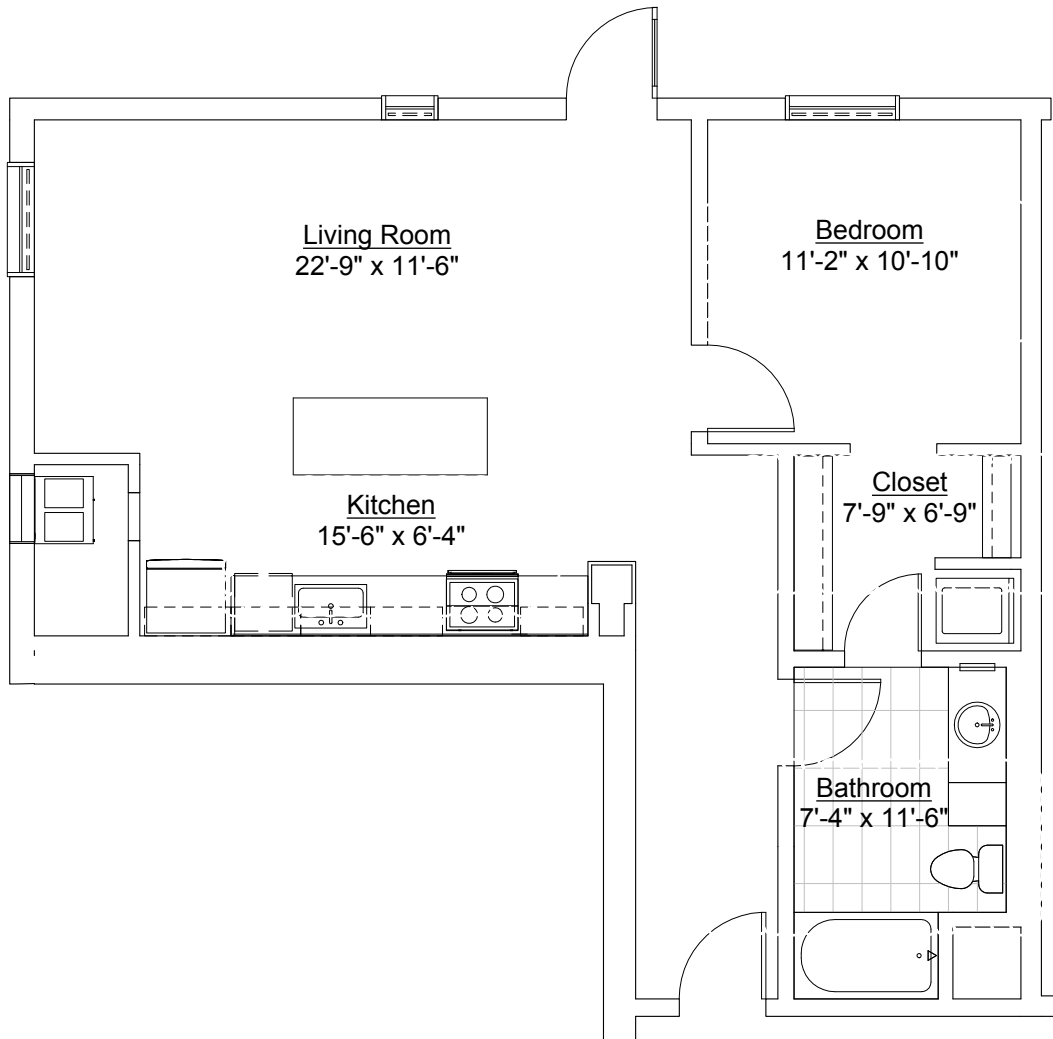

LOFTS
AT MAYO PARK

Units
207

2 Bedroom, 1136sf

Inquiries: 507.285.5082

LOFTS
AT MAYO PARK

Units
311

2 Bedroom, 1112sf

Inquiries: 507.285.5082

LOFTS
AT MAYO PARK

Units
107

1 Bedroom, 740sf

Inquiries: 507.285.5082

LOFTS
AT MAYO PARK

Units
108

1 Bedroom, 858sf

Inquiries: 507.285.5082