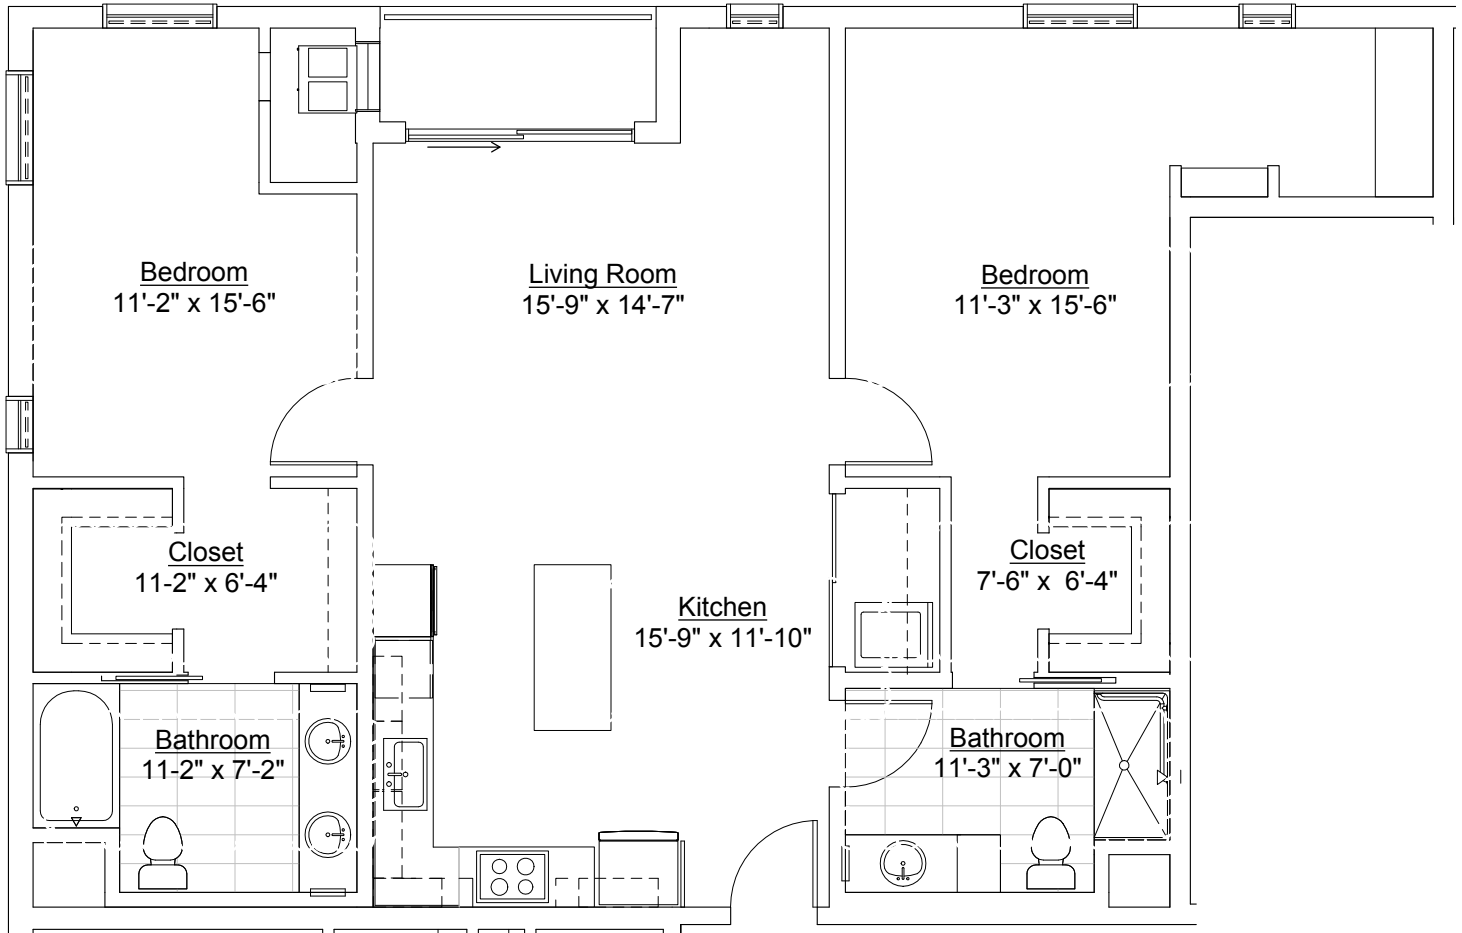

LOFTS
AT MAYO PARK

Units
103, 104, 105, 106, 203,
205, 206, 208, 306, 308

1 Bedroom, 741sf

Inquiries: 507.285.5082

LOFTS
AT MAYO PARK

Units
101

1 Bedroom, 741sf

Inquiries: 507.285.5082

LOFTS
AT MAYO PARK

Units
102, 204, 304

2 Bedroom, 1138sf

Inquiries: 507.285.5082

LOFTS
AT MAYO PARK

Units
209

2 Bedroom, 1165sf

Inquiries: 507.285.5082