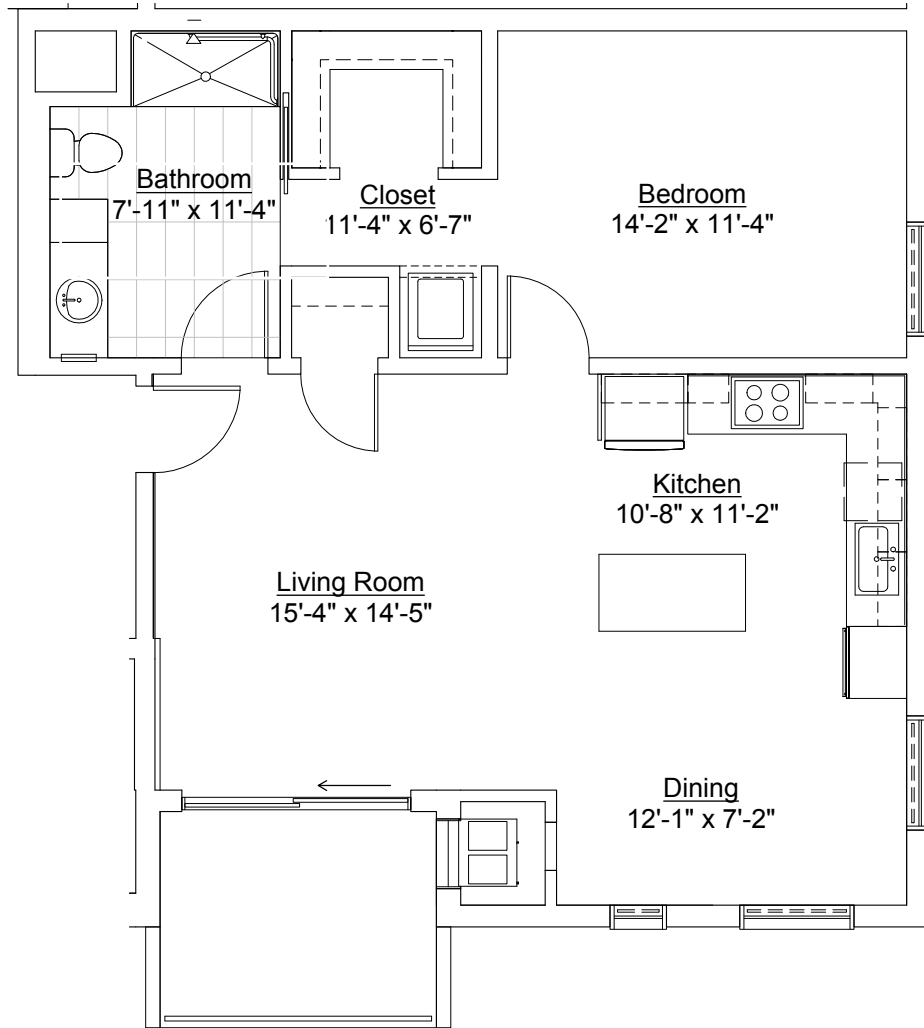

LOFTS
AT MAYO PARK

Units
207

2 Bedroom, 1136sf

Inquiries: 507.285.5082

LOFTS
AT MAYO PARK

Units
311

2 Bedroom, 1112sf

Inquiries: 507.285.5082

LOFTS
AT MAYO PARK

Units
107

1 Bedroom, 740sf

Inquiries: 507.285.5082

LOFTS
AT MAYO PARK

Units
108

1 Bedroom, 858sf

Inquiries: 507.285.5082

LOFTS
AT MAYO PARK

Units
210, 310

2 Bedroom, 1086sf

Inquiries: 507.285.5082

LOFTS
 AT MAYO PARK

Units
 202, 302

1 Bedroom, 768sf

Inquiries: 507.285.5082

LOFTS
AT MAYO PARK

Units
201, 301

1 Bedroom, 917sf

Inquiries: 507.285.5082

Lower Level

Upper Level

LOFTS
AT MAYO PARK

Units
303, 305, 307