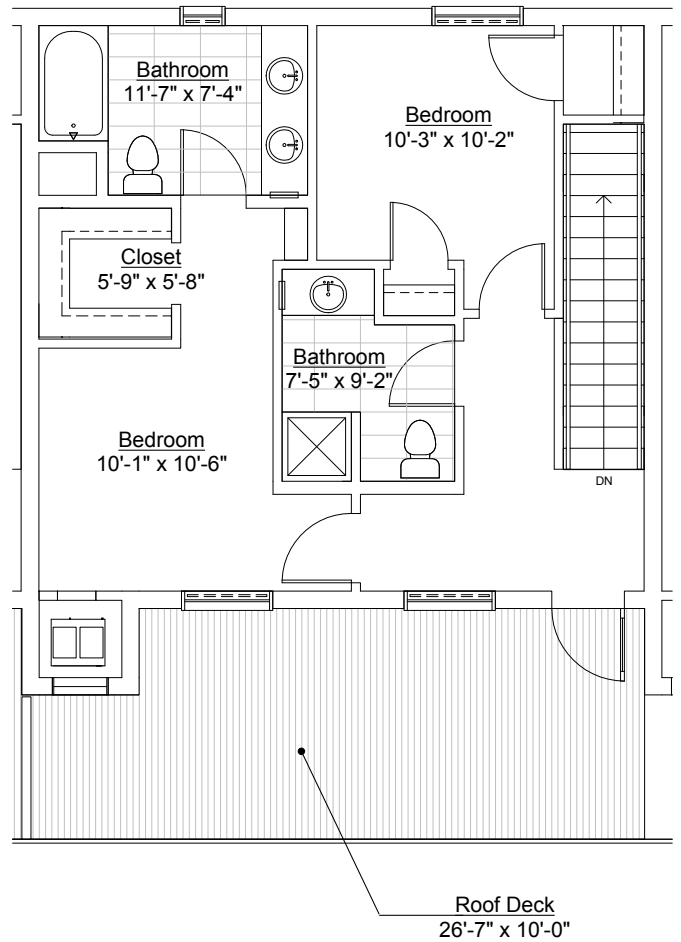

LOFTS
AT MAYO PARK

Units
210, 310

2 Bedroom, 1086sf

Inquiries: 507.285.5082

LOFTS
 AT MAYO PARK

Units
 202, 302

1 Bedroom, 768sf

Inquiries: 507.285.5082

LOFTS
AT MAYO PARK

Units
201, 301

1 Bedroom, 917sf

Inquiries: 507.285.5082

Lower Level

Upper Level

LOFTS
AT MAYO PARK

Units
303, 305, 307

2 Bedroom, 1425sf

Lower Level

Upper Level

LOFTS
AT MAYO PARK

Units
309

1 Bedroom, 982sf