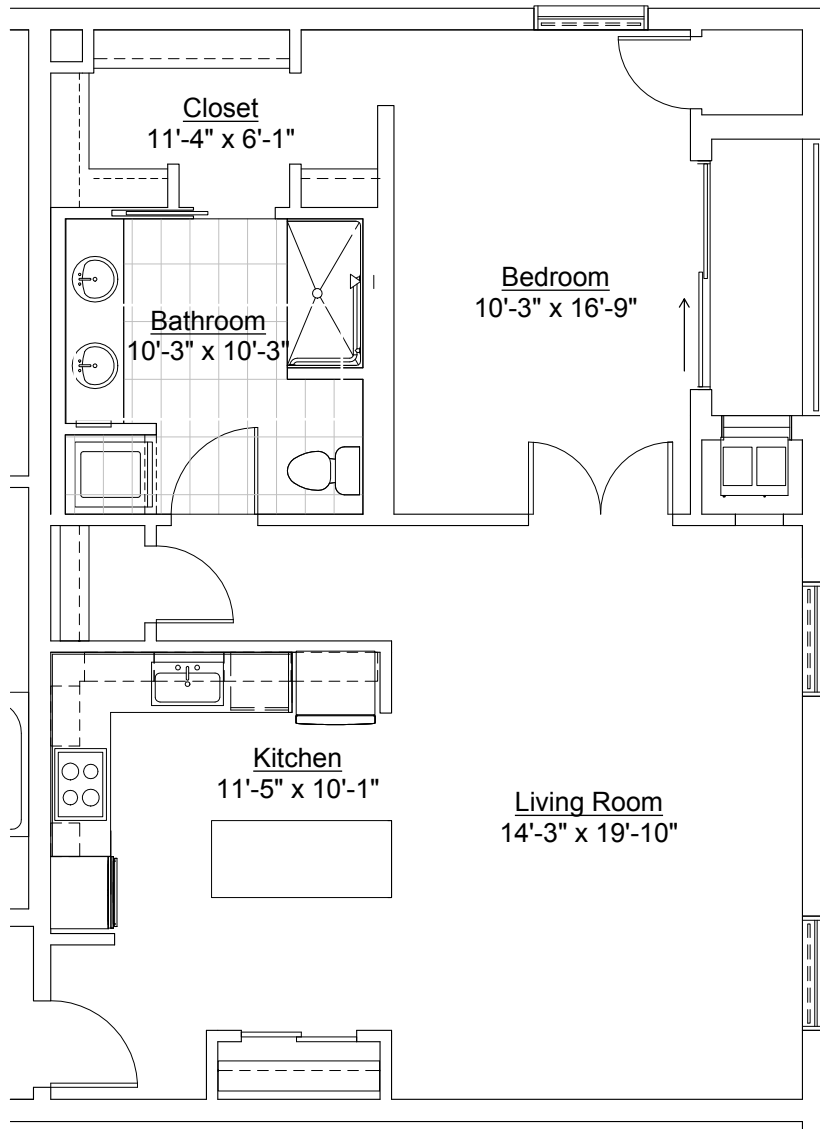

LOFTS
AT MAYO PARK

Units
107

1 Bedroom, 740sf

Inquiries: 507.285.5082

LOFTS
AT MAYO PARK

Units
108

1 Bedroom, 858sf

Inquiries: 507.285.5082

LOFTS
AT MAYO PARK

Units
210, 310

2 Bedroom, 1086sf

Inquiries: 507.285.5082

LOFTS
 AT MAYO PARK

Units
 202, 302

1 Bedroom, 768sf

Inquiries: 507.285.5082

LOFTS
AT MAYO PARK

Units
201, 301

1 Bedroom, 917sf

Inquiries: 507.285.5082

Lower Level

Upper Level

LOFTS
AT MAYO PARK

Units
303, 305, 307