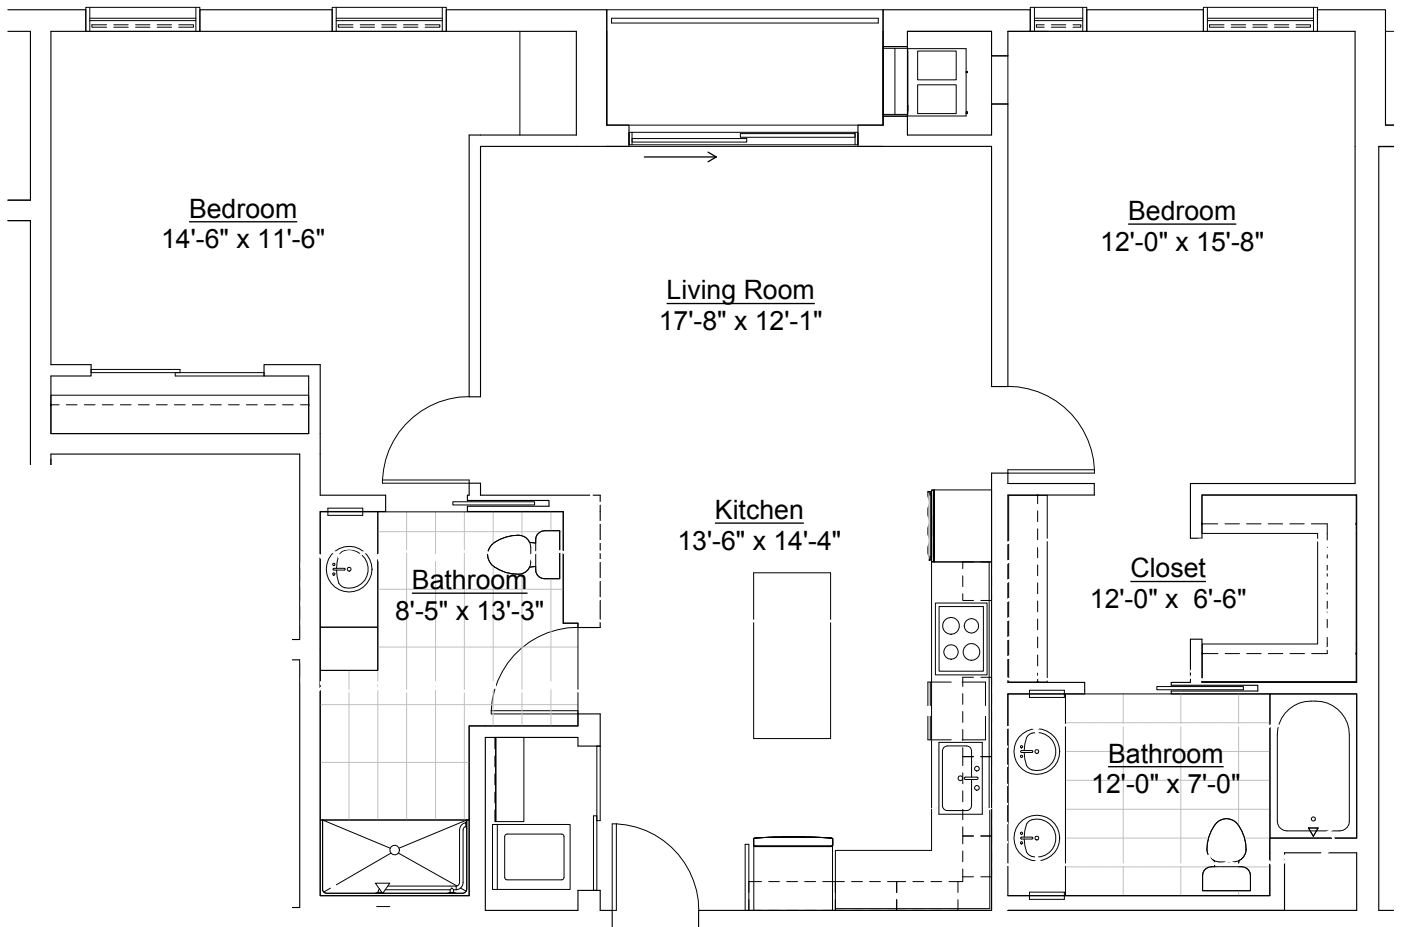

LOFTS
AT MAYO PARK

Units
102, 204, 304

2 Bedroom, 1138sf

Inquiries: 507.285.5082

LOFTS
AT MAYO PARK

Units
209

2 Bedroom, 1165sf

Inquiries: 507.285.5082

LOFTS
AT MAYO PARK

Units
207

2 Bedroom, 1136sf

Inquiries: 507.285.5082

LOFTS
AT MAYO PARK

Units
311

2 Bedroom, 1112sf

Inquiries: 507.285.5082