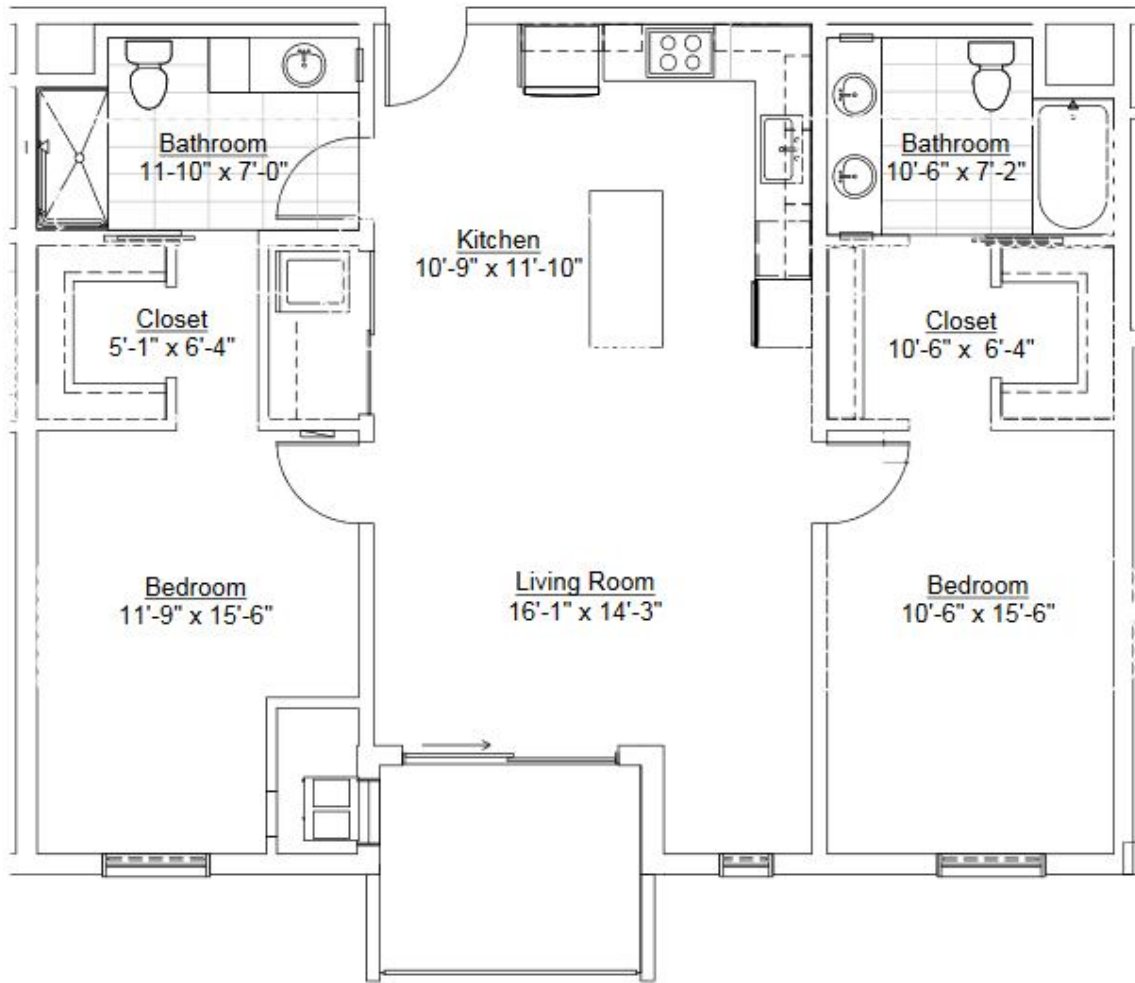

LOFTS
AT MAYO PARK

Units
103, 104, 105, 106, 203,
205, 206, 208, 306, 308

1 Bedroom, 741sf

Inquiries: 507.285.5082

LOFTS
AT MAYO PARK

Units
101

1 Bedroom, 741sf

Inquiries: 507.285.5082

LOFTS
AT MAYO PARK

Units
102, 204, 304

2 Bedroom, 1138sf

Inquiries: 507.285.5082

LOFTS
AT MAYO PARK

Units
209

2 Bedroom, 1165sf

Inquiries: 507.285.5082

LOFTS
AT MAYO PARK

Units
207

2 Bedroom, 1136sf

Inquiries: 507.285.5082

LOFTS
AT MAYO PARK

Units
311

2 Bedroom, 1112sf

Inquiries: 507.285.5082