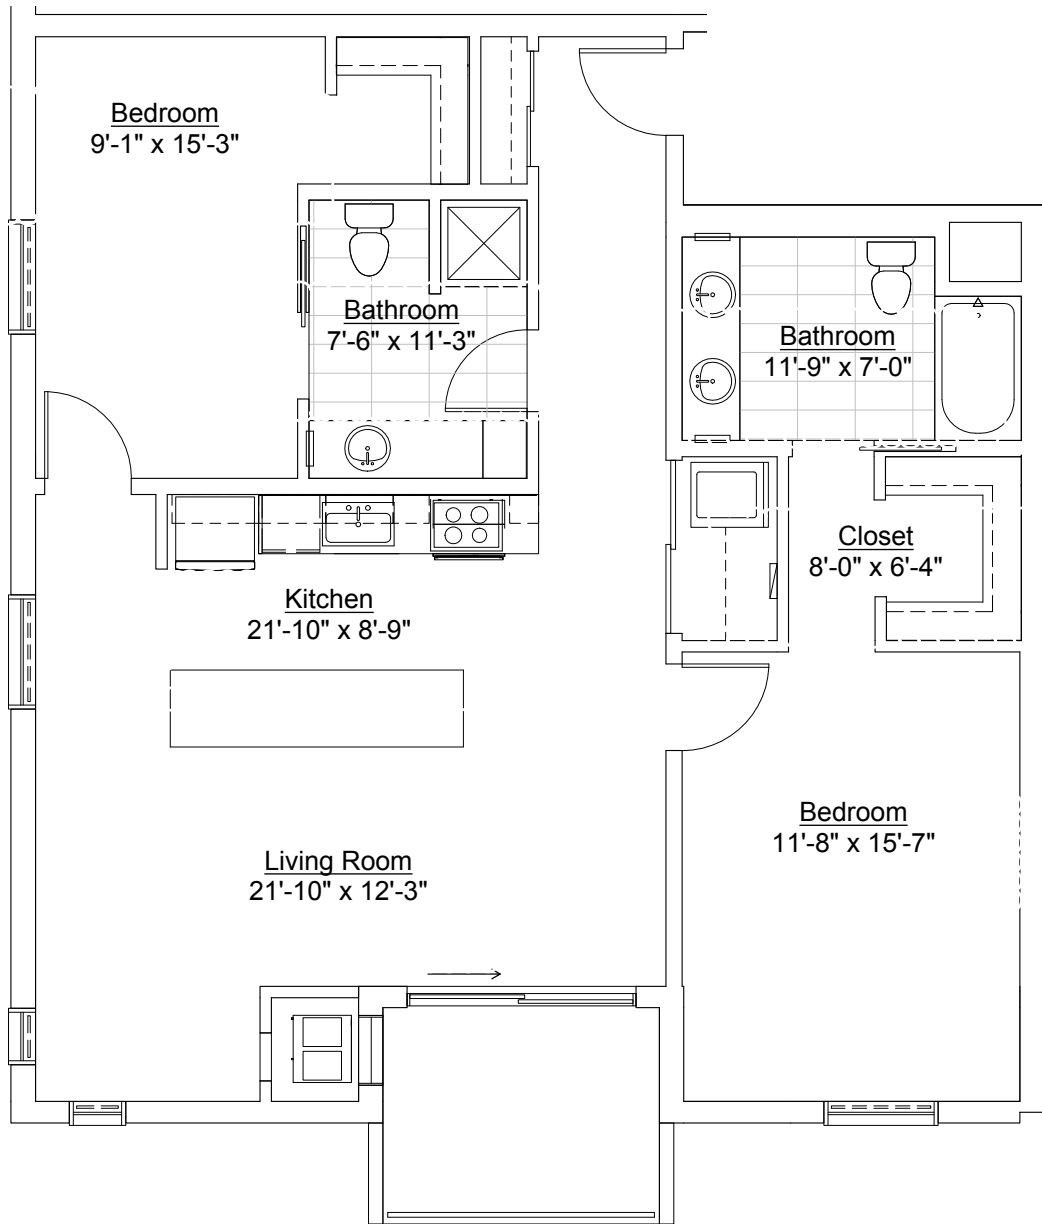

LOFTS
AT MAYO PARK

Units
107

1 Bedroom, 740sf

Inquiries: 507.285.5082

LOFTS
AT MAYO PARK

Units
108

1 Bedroom, 858sf

Inquiries: 507.285.5082

LOFTS
AT MAYO PARK

Units
210, 310

2 Bedroom, 1086sf

Inquiries: 507.285.5082

LOFTS
 AT MAYO PARK

Units
 202, 302

1 Bedroom, 768sf

Inquiries: 507.285.5082