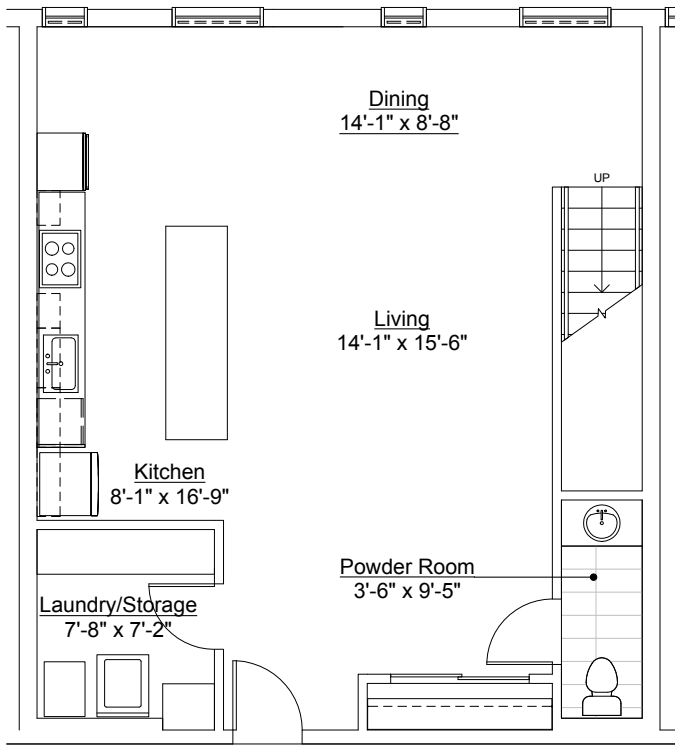

LOFTS
AT MAYO PARK

Units
107

1 Bedroom, 740sf

Inquiries: 507.285.5082

LOFTS
AT MAYO PARK

Units
108

1 Bedroom, 858sf

Inquiries: 507.285.5082

LOFTS
AT MAYO PARK

Units
210, 310

2 Bedroom, 1086sf

Inquiries: 507.285.5082

LOFTS
 AT MAYO PARK

Units
 202, 302

1 Bedroom, 768sf

Inquiries: 507.285.5082

LOFTS
AT MAYO PARK

Units
201, 301

1 Bedroom, 917sf

Inquiries: 507.285.5082

Lower Level

Upper Level

LOFTS
AT MAYO PARK

Units
303, 305, 307