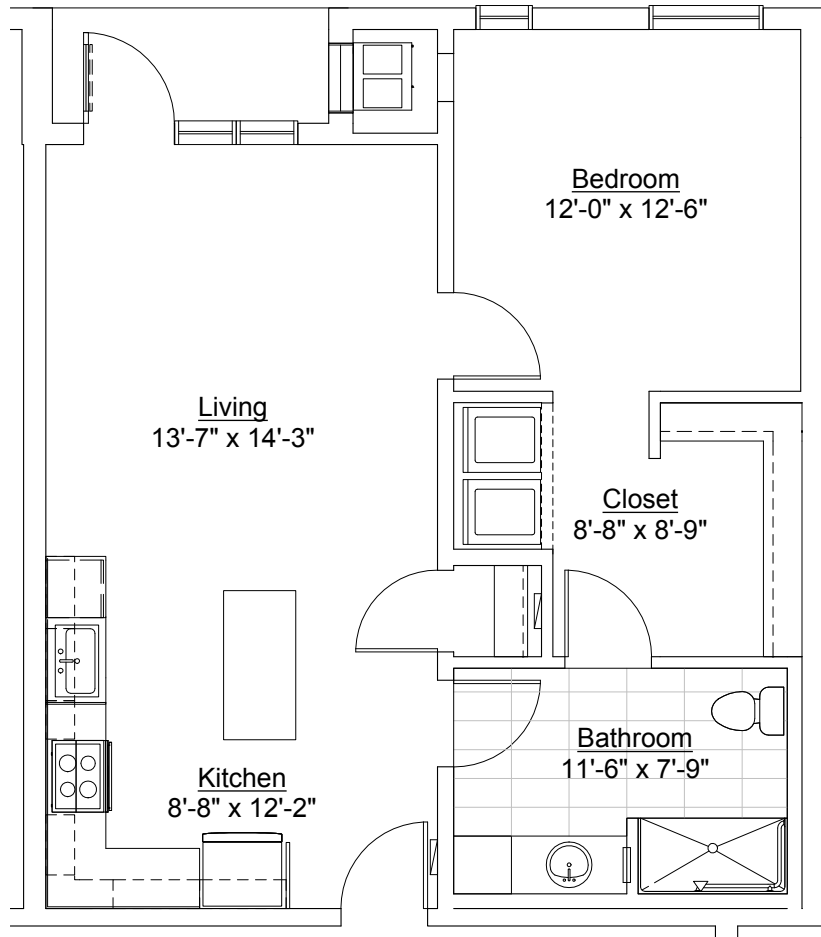

LOFTS
AT MAYO PARK

Units
103, 104, 105, 106, 203,
205, 206, 208, 306, 308

1 Bedroom, 741sf

Inquiries: 507.285.5082

LOFTS
AT MAYO PARK

Units
101

1 Bedroom, 741sf

Inquiries: 507.285.5082

LOFTS
AT MAYO PARK

Units
102, 204, 304

2 Bedroom, 1138sf

Inquiries: 507.285.5082

LOFTS
AT MAYO PARK

Units
209

2 Bedroom, 1165sf

Inquiries: 507.285.5082

LOFTS
AT MAYO PARK

Units
207

2 Bedroom, 1136sf

Inquiries: 507.285.5082

LOFTS
AT MAYO PARK

Units
311

2 Bedroom, 1112sf

Inquiries: 507.285.5082