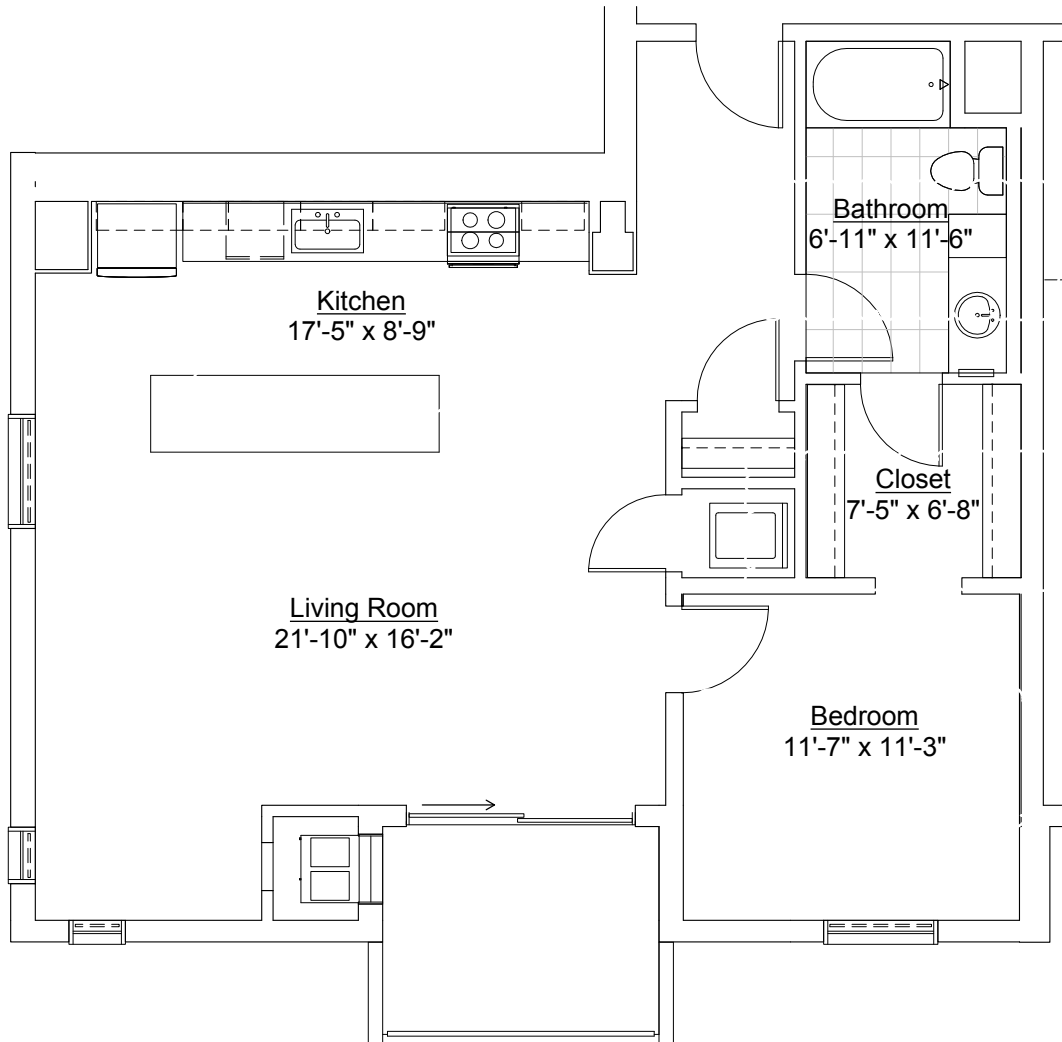

LOFTS
AT MAYO PARK

Units
207

2 Bedroom, 1136sf

Inquiries: 507.285.5082

LOFTS
AT MAYO PARK

Units
311

2 Bedroom, 1112sf

Inquiries: 507.285.5082

LOFTS
AT MAYO PARK

Units
107

1 Bedroom, 740sf

Inquiries: 507.285.5082

LOFTS
AT MAYO PARK

Units
108

1 Bedroom, 858sf

Inquiries: 507.285.5082