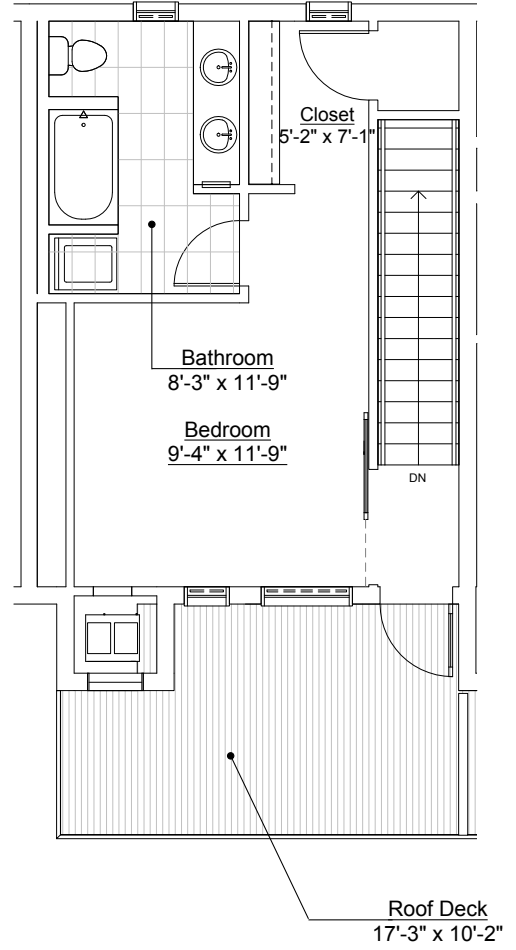

LOFTS
AT MAYO PARK

Units
210, 310

2 Bedroom, 1086sf

Inquiries: 507.285.5082

LOFTS
 AT MAYO PARK

Units
 202, 302

1 Bedroom, 768sf

Inquiries: 507.285.5082

LOFTS
AT MAYO PARK

Units
201, 301

1 Bedroom, 917sf

Inquiries: 507.285.5082

Lower Level

Upper Level

LOFTS
AT MAYO PARK

Units
303, 305, 307

2 Bedroom, 1425sf

Lower Level

Upper Level

LOFTS
AT MAYO PARK

Units
309

1 Bedroom, 982sf