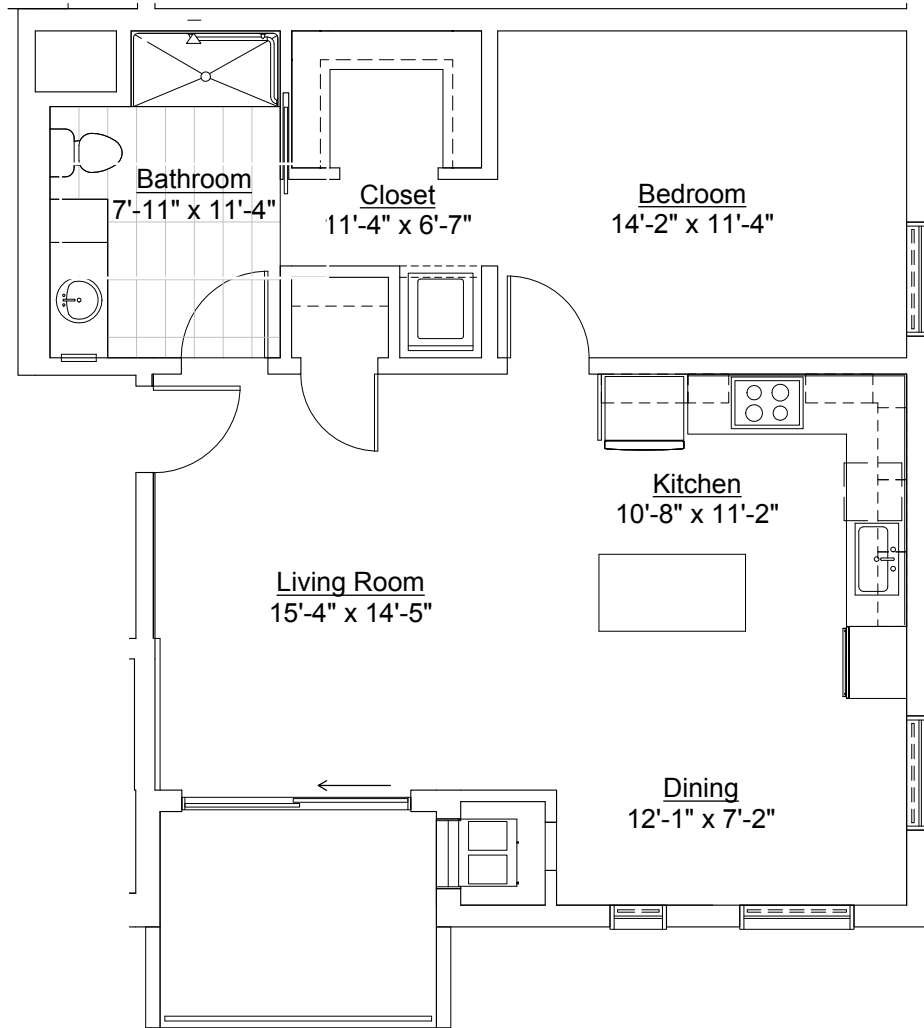

Inquiries: 507.285.5082

LOFTS
AT MAYO PARK

Units
107

1 Bedroom, 740sf

Inquiries: 507.285.5082

LOFTS
AT MAYO PARK

Units
108

1 Bedroom, 858sf

Inquiries: 507.285.5082

LOFTS
 AT MAYO PARK

Units
 210, 310

2 Bedroom, 1086sf

Inquiries: 507.285.5082

LOFTS
AT MAYO PARK

Units
202, 302

1 Bedroom, 768sf

Inquiries: 507.285.5082

LOFTS
AT MAYO PARK

Units
201, 301

1 Bedroom, 917sf

Inquiries: 507.285.5082

Lower Level

Upper Level

LOFTS
AT MAYO PARK

Units
303, 305, 307

2 Bedroom, 1425sf

Lower Level

Upper Level

LOFTS
AT MAYO PARK

Units
309

1 Bedroom, 982sf