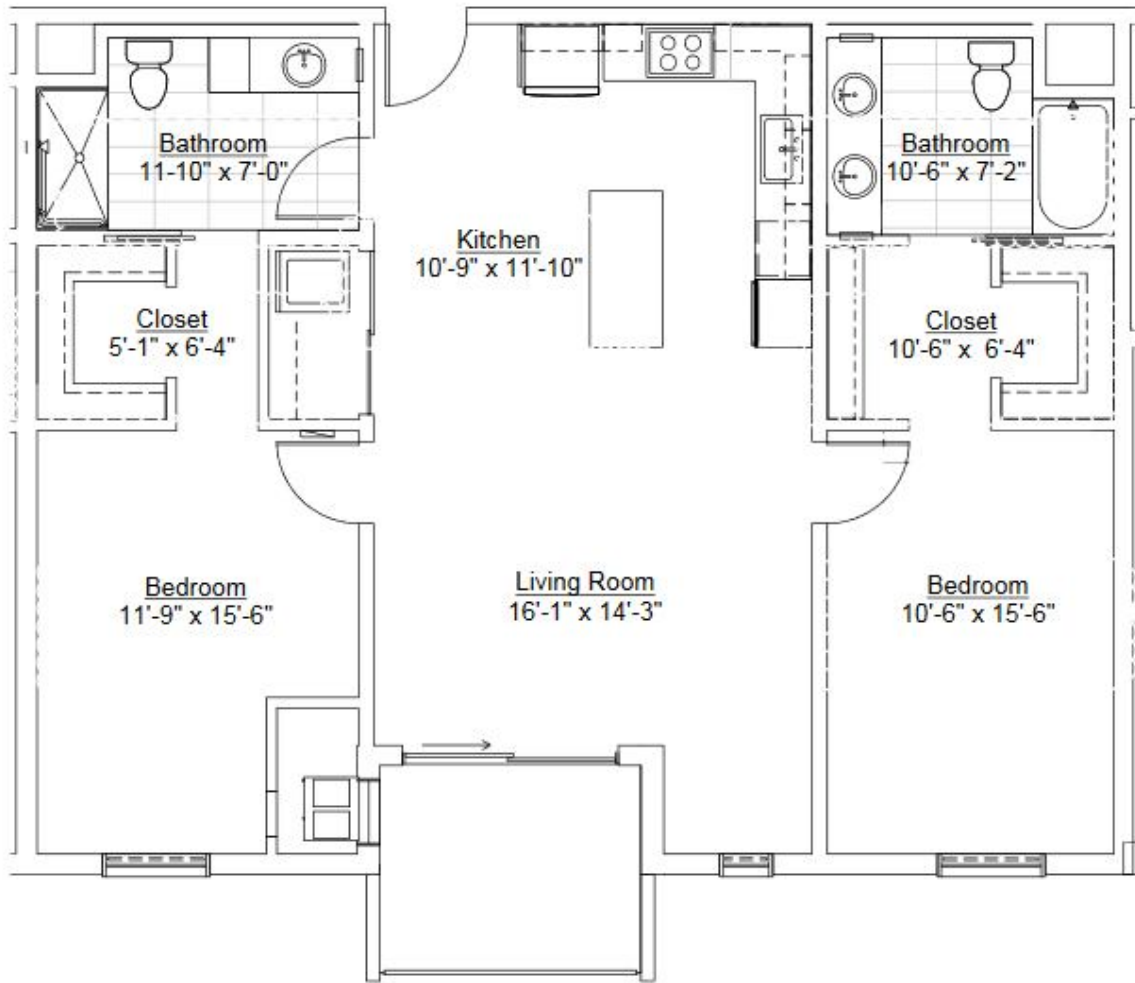

LOFTS
AT MAYO PARK

Units

103, 104, 105, 106, 203,
205, 206, 208, 306, 308

1 Bedroom, 741sf

Inquiries: 507.285.5082

LOFTS
AT MAYO PARK

Units
101

1 Bedroom, 741sf

Inquiries: 507.285.5082

LOFTS
AT MAYO PARK

Units
102, 204, 306

2 Bedroom, 1138sf

Inquiries: 507.285.5082

LOFTS
 AT MAYO PARK

Units
 209

2 Bedroom, 1165sf

Inquiries: 507.285.5082

LOFTS
AT MAYO PARK

Units
207

2 Bedroom, 1136sf

Inquiries: 507.285.5082

LOFTS
AT MAYO PARK

Units
311

2 Bedroom, 1112sf