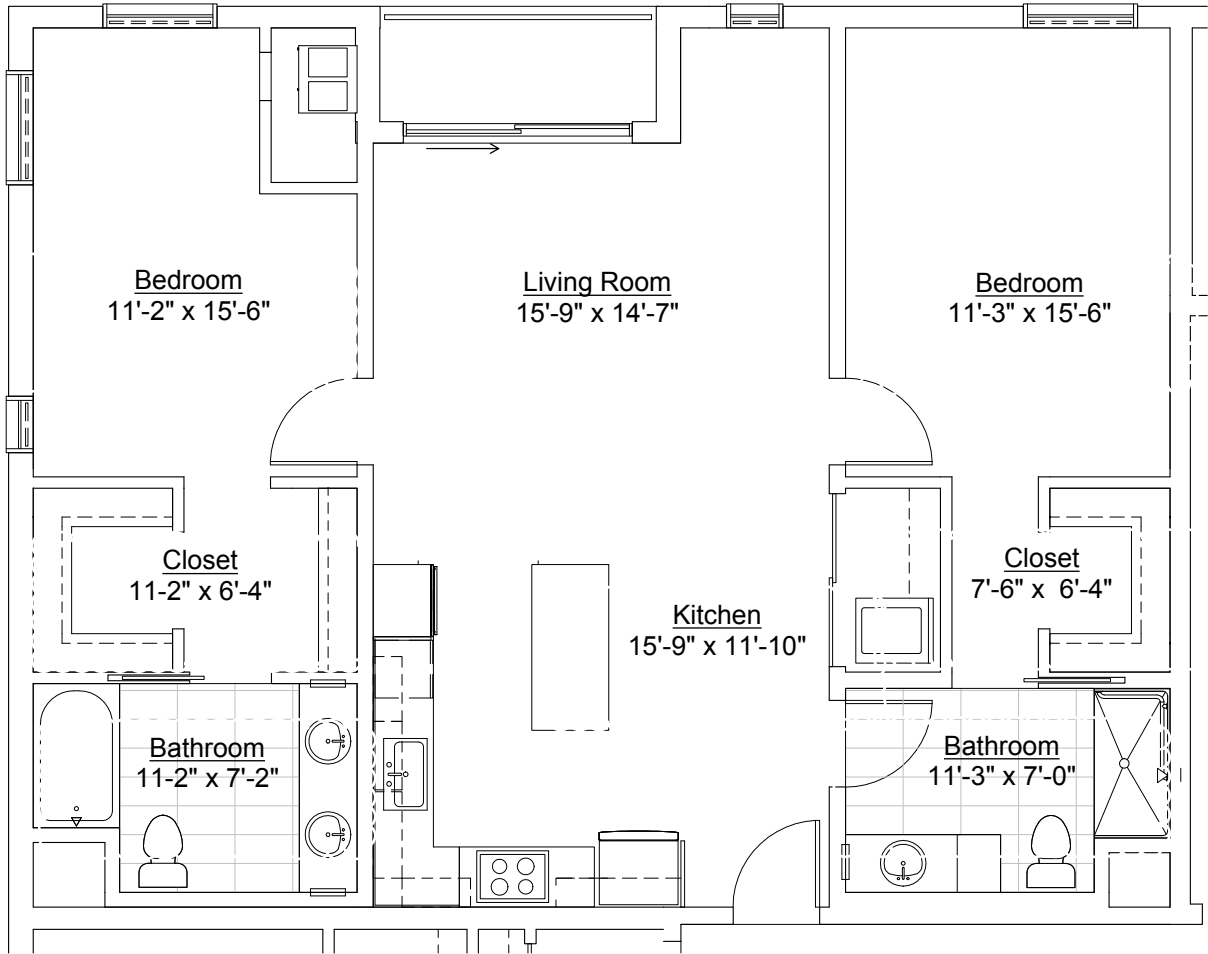

Inquiries: 507.285.5082

LOFTS
AT MAYO PARK

Units
207

2 Bedroom, 1136sf

Inquiries: 507.285.5082

LOFTS
AT MAYO PARK

Units
311

2 Bedroom, 1112sf

Inquiries: 507.285.5082

LOFTS
AT MAYO PARK

Units
107

1 Bedroom, 740sf

Inquiries: 507.285.5082

LOFTS
AT MAYO PARK

Units
108

1 Bedroom, 858sf