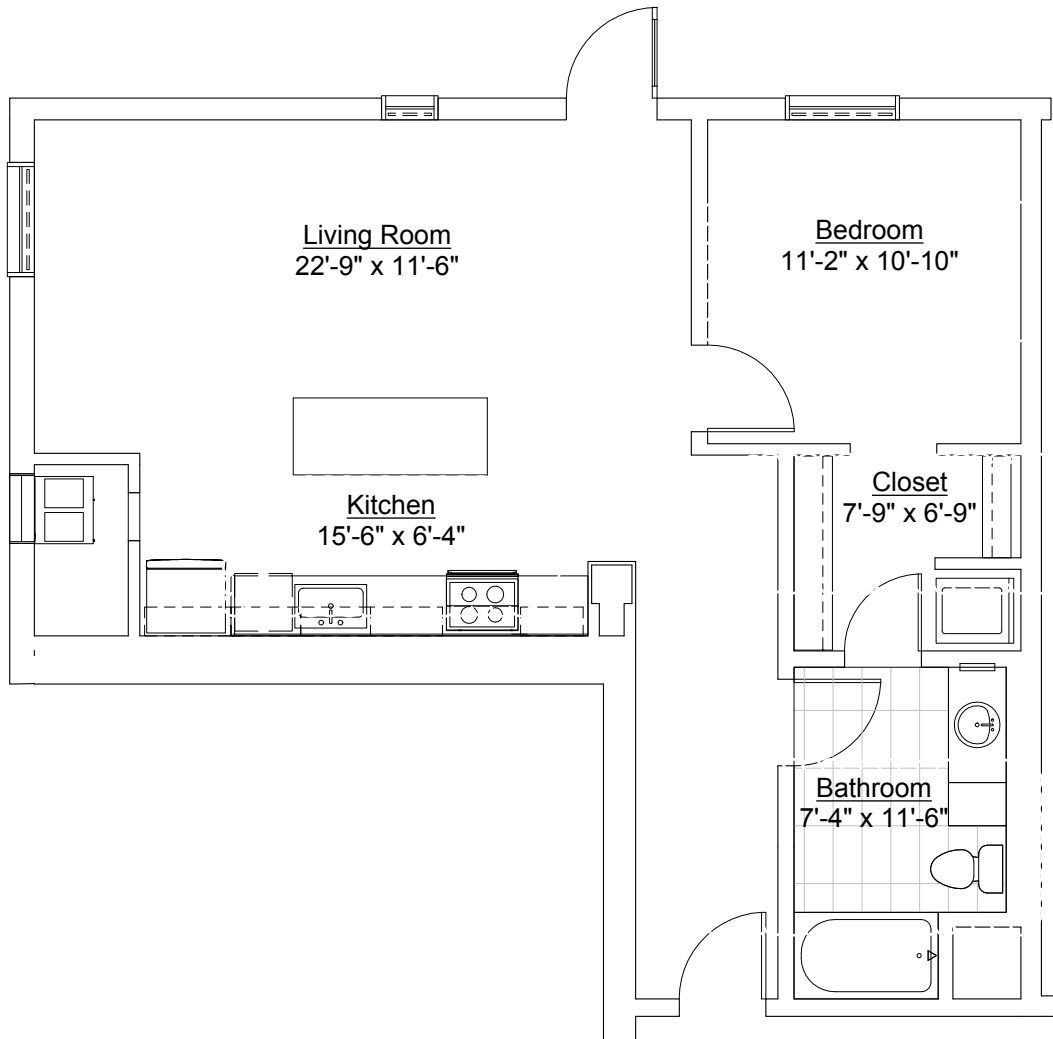

Inquiries: 507.285.5082

LOFTS
AT MAYO PARK

Units
207

2 Bedroom, 1136sf

Inquiries: 507.285.5082

LOFTS
AT MAYO PARK

Units
311

2 Bedroom, 1112sf

Inquiries: 507.285.5082

LOFTS
AT MAYO PARK

Units
107

1 Bedroom, 740sf

Inquiries: 507.285.5082

LOFTS
AT MAYO PARK

Units
108

1 Bedroom, 858sf

Inquiries: 507.285.5082

LOFTS
 AT MAYO PARK

Units
 210, 310

2 Bedroom, 1086sf

Inquiries: 507.285.5082

LOFTS
AT MAYO PARK

Units
202, 302

1 Bedroom, 768sf