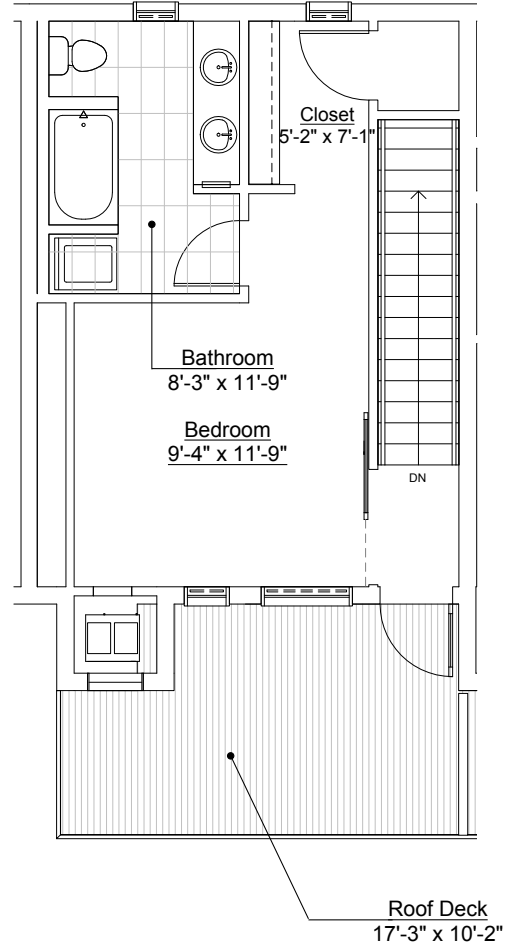

Inquiries: 507.285.5082

LOFTS
 AT MAYO PARK

Units
 210, 310

2 Bedroom, 1086sf

Inquiries: 507.285.5082

LOFTS
AT MAYO PARK

Units
202, 302

1 Bedroom, 768sf

Inquiries: 507.285.5082

LOFTS
AT MAYO PARK

Units
201, 301

1 Bedroom, 917sf

Inquiries: 507.285.5082

Lower Level

Upper Level

LOFTS
AT MAYO PARK

Units
303, 305, 307

2 Bedroom, 1425sf

Lower Level

Upper Level

LOFTS
AT MAYO PARK

Units
309

1 Bedroom, 982sf