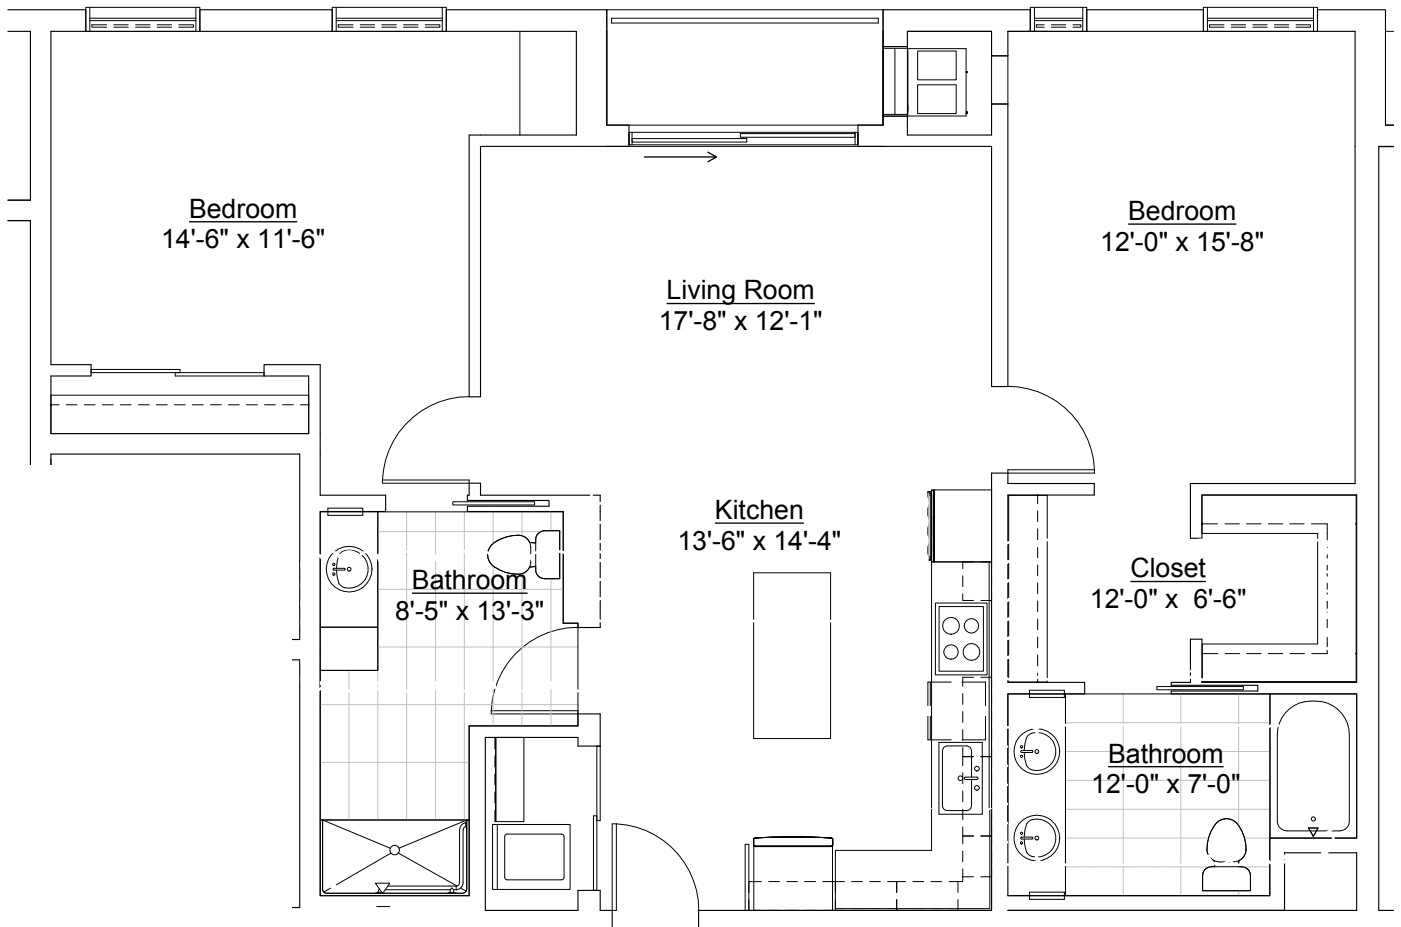

LOFTS
AT MAYO PARK

Units

103, 104, 105, 106, 203,
205, 206, 208, 306, 308

1 Bedroom, 741sf

Inquiries: 507.285.5082

LOFTS
AT MAYO PARK

Units
101

1 Bedroom, 741sf

Inquiries: 507.285.5082

LOFTS
AT MAYO PARK

Units
102, 204, 306

2 Bedroom, 1138sf

Inquiries: 507.285.5082

LOFTS
 AT MAYO PARK

Units
 209

2 Bedroom, 1165sf

Inquiries: 507.285.5082

LOFTS
AT MAYO PARK

Units
207

2 Bedroom, 1136sf

Inquiries: 507.285.5082

LOFTS
AT MAYO PARK

Units
311

2 Bedroom, 1112sf