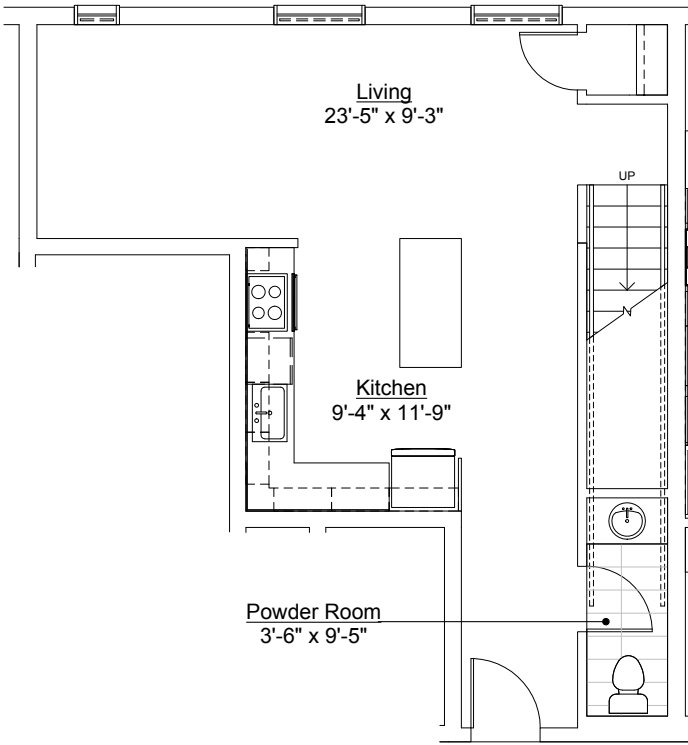

Inquiries: 507.285.5082

LOFTS
 AT MAYO PARK

Units
 210, 310

2 Bedroom, 1086sf

Inquiries: 507.285.5082

LOFTS
AT MAYO PARK

Units
202, 302

1 Bedroom, 768sf

Inquiries: 507.285.5082

LOFTS
AT MAYO PARK

Units
201, 301

1 Bedroom, 917sf

Inquiries: 507.285.5082

Lower Level

Upper Level

LOFTS
AT MAYO PARK

Units
303, 305, 307

2 Bedroom, 1425sf

Lower Level

Upper Level

LOFTS
AT MAYO PARK

Units
309

1 Bedroom, 982sf