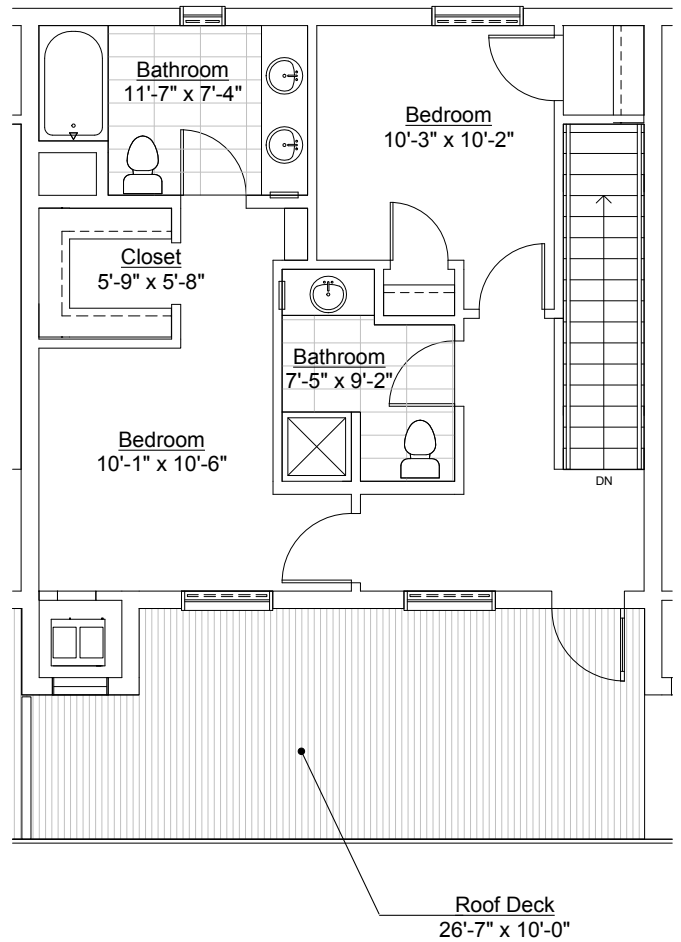

Inquiries: 507.285.5082

LOFTS
 AT MAYO PARK

Units
 210, 310

2 Bedroom, 1086sf

Inquiries: 507.285.5082

LOFTS
AT MAYO PARK

Units
202, 302

1 Bedroom, 768sf

Inquiries: 507.285.5082

LOFTS
AT MAYO PARK

Units
201, 301

1 Bedroom, 917sf

Inquiries: 507.285.5082

Lower Level

Upper Level

LOFTS
AT MAYO PARK

Units
303, 305, 307

2 Bedroom, 1425sf

Lower Level

Upper Level

LOFTS
AT MAYO PARK

Units
309

1 Bedroom, 982sf