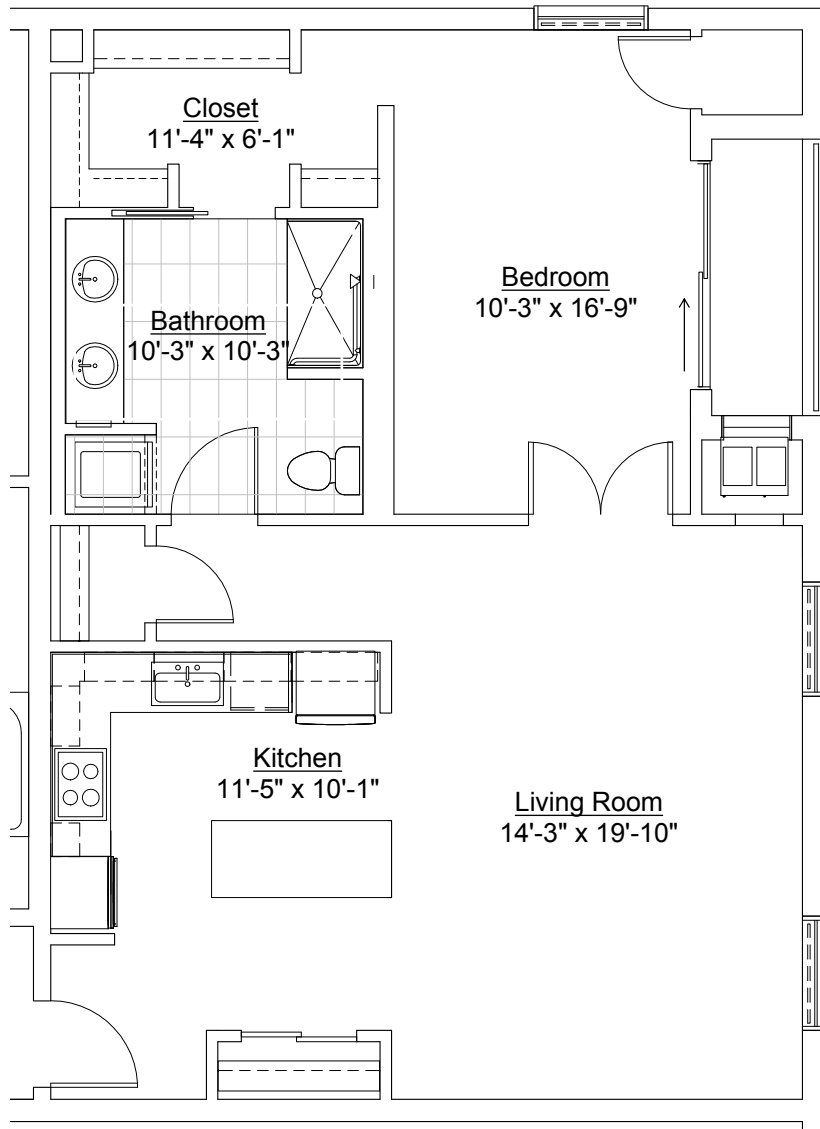

Inquiries: 507.285.5082

LOFTS
AT MAYO PARK

Units
107

1 Bedroom, 740sf

Inquiries: 507.285.5082

LOFTS
AT MAYO PARK

Units
108

1 Bedroom, 858sf

Inquiries: 507.285.5082

LOFTS
 AT MAYO PARK

Units
 210, 310

2 Bedroom, 1086sf

Inquiries: 507.285.5082

LOFTS
AT MAYO PARK

Units
202, 302

1 Bedroom, 768sf

Inquiries: 507.285.5082

LOFTS
AT MAYO PARK

Units
201, 301

1 Bedroom, 917sf

Inquiries: 507.285.5082

Lower Level

Upper Level

LOFTS
AT MAYO PARK

Units
303, 305, 307

2 Bedroom, 1425sf

Lower Level

Upper Level

LOFTS
AT MAYO PARK

Units
309

1 Bedroom, 982sf