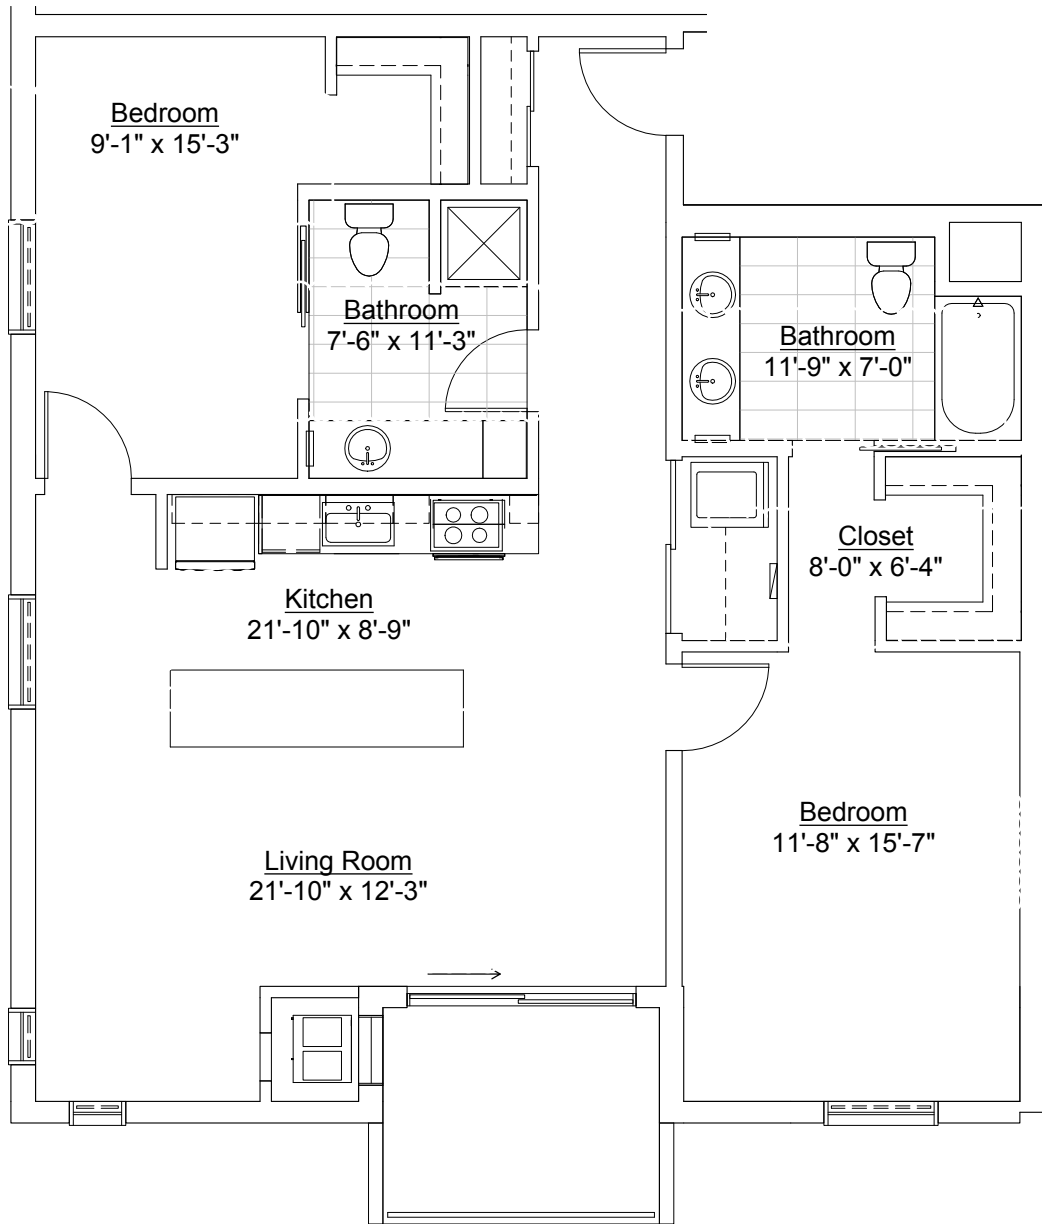

Inquiries: 507.285.5082

LOFTS
AT MAYO PARK

Units
107

1 Bedroom, 740sf

Inquiries: 507.285.5082

LOFTS
AT MAYO PARK

Units
108

1 Bedroom, 858sf

Inquiries: 507.285.5082

LOFTS
 AT MAYO PARK

Units
 210, 310

2 Bedroom, 1086sf

Inquiries: 507.285.5082

LOFTS
AT MAYO PARK

Units
202, 302

1 Bedroom, 768sf