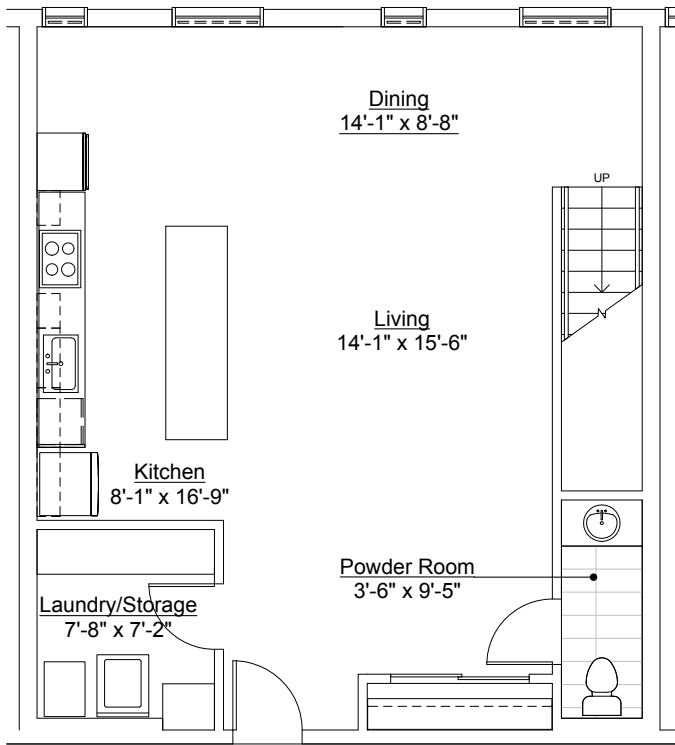

Inquiries: 507.285.5082

LOFTS
 AT MAYO PARK

Units
 210, 310

2 Bedroom, 1086sf

Inquiries: 507.285.5082

LOFTS
AT MAYO PARK

Units
202, 302

1 Bedroom, 768sf

Inquiries: 507.285.5082

LOFTS
AT MAYO PARK

Units
201, 301

1 Bedroom, 917sf

Inquiries: 507.285.5082

Lower Level

Upper Level

LOFTS
AT MAYO PARK

Units
303, 305, 307

2 Bedroom, 1425sf

Lower Level

Upper Level

LOFTS
AT MAYO PARK

Units
309

1 Bedroom, 982sf