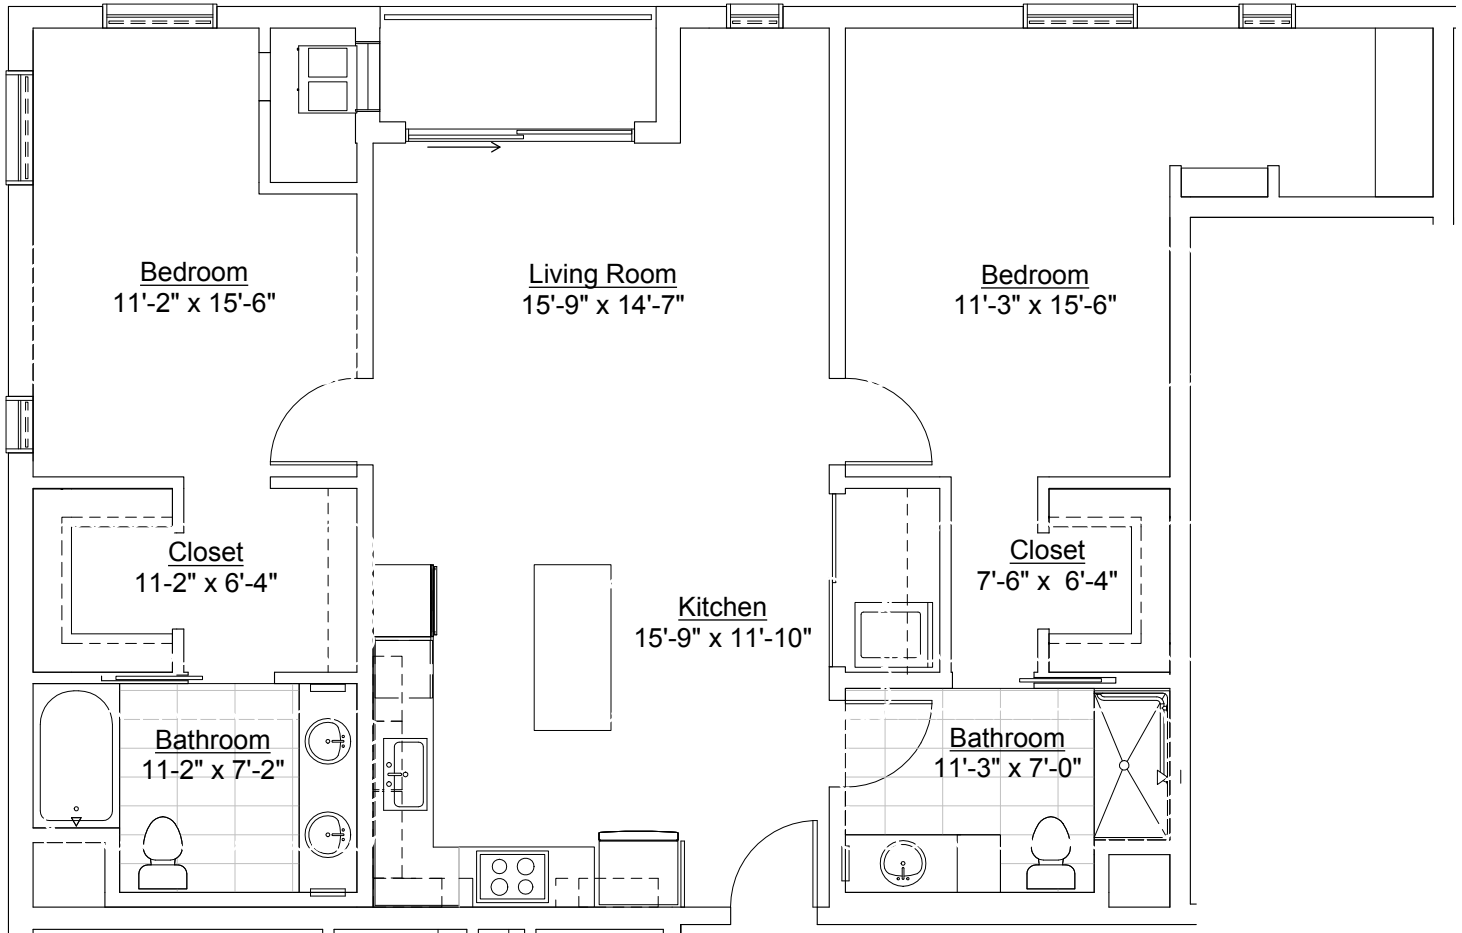

LOFTS
AT MAYO PARK

Units

103, 104, 105, 106, 203,
205, 206, 208, 306, 308

1 Bedroom, 741sf

Inquiries: 507.285.5082

LOFTS
AT MAYO PARK

Units
101

1 Bedroom, 741sf

Inquiries: 507.285.5082

LOFTS
AT MAYO PARK

Units
102, 204, 306

2 Bedroom, 1138sf

Inquiries: 507.285.5082

LOFTS
 AT MAYO PARK

Units
 209

2 Bedroom, 1165sf

Inquiries: 507.285.5082

LOFTS
AT MAYO PARK

Units
207

2 Bedroom, 1136sf

Inquiries: 507.285.5082

LOFTS
AT MAYO PARK

Units
311

2 Bedroom, 1112sf