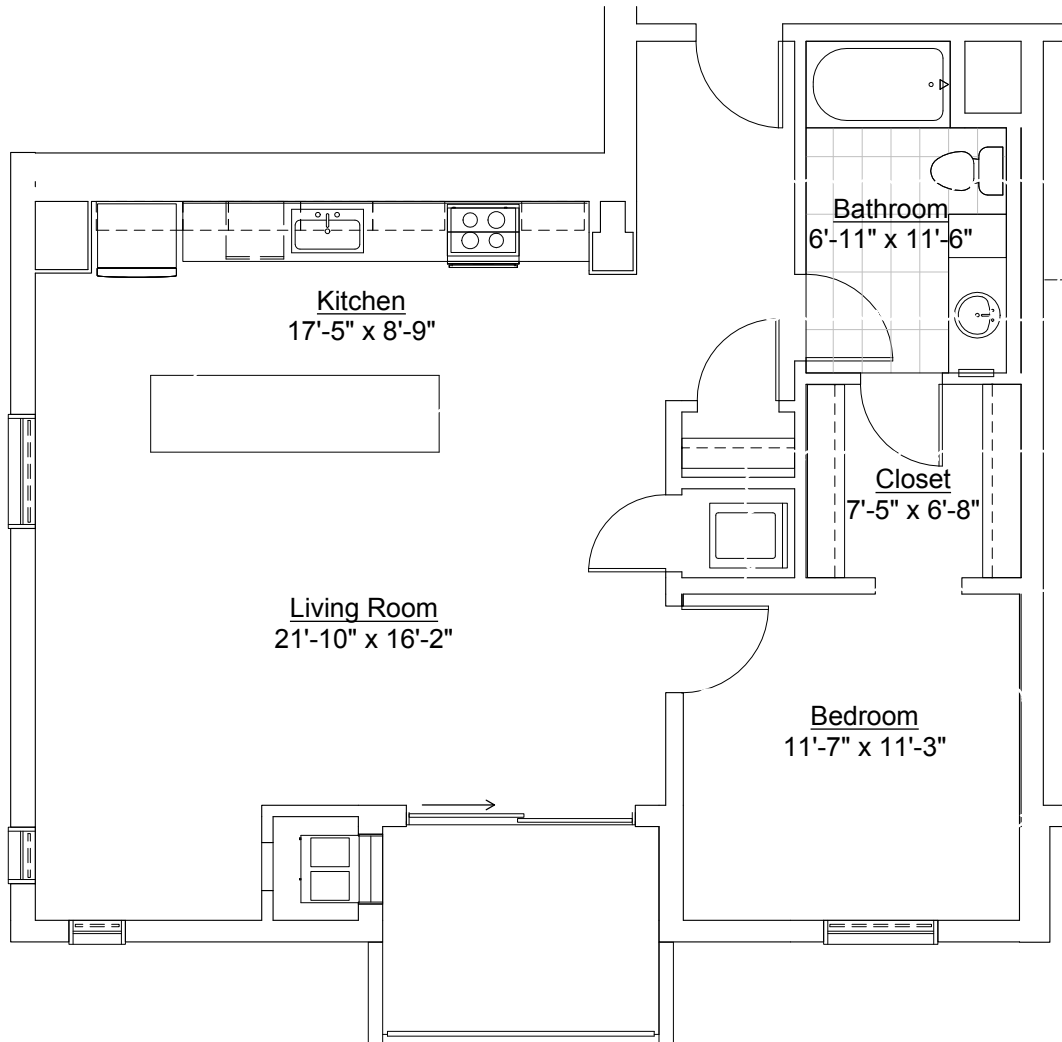

Inquiries: 507.285.5082

LOFTS
AT MAYO PARK

Units
107

1 Bedroom, 740sf

Inquiries: 507.285.5082

LOFTS
AT MAYO PARK

Units
108

1 Bedroom, 858sf

Inquiries: 507.285.5082

LOFTS
 AT MAYO PARK

Units
 210, 310

2 Bedroom, 1086sf

Inquiries: 507.285.5082

LOFTS
AT MAYO PARK

Units
202, 302

1 Bedroom, 768sf