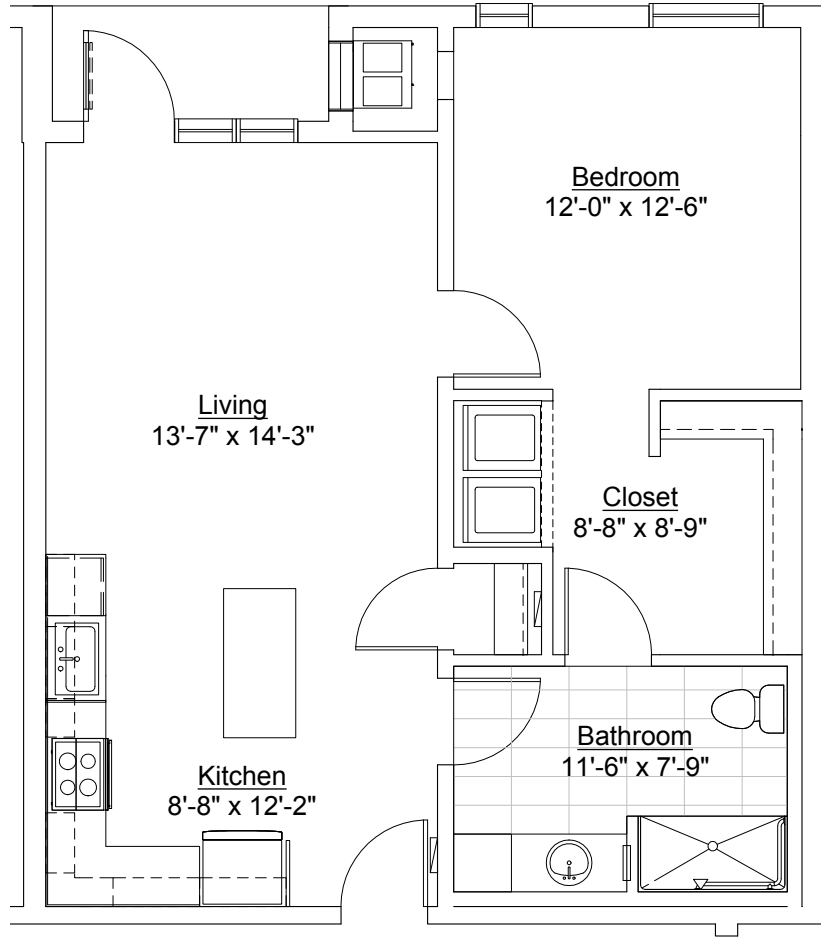

LOFTS
AT MAYO PARK

Units

103, 104, 105, 106, 203,
205, 206, 208, 306, 308

1 Bedroom, 741sf

Inquiries: 507.285.5082

LOFTS
AT MAYO PARK

Units
101

1 Bedroom, 741sf

Inquiries: 507.285.5082

LOFTS
AT MAYO PARK

Units
102, 204, 306

2 Bedroom, 1138sf

Inquiries: 507.285.5082

LOFTS
 AT MAYO PARK

Units
 209

2 Bedroom, 1165sf

Inquiries: 507.285.5082

LOFTS
AT MAYO PARK

Units
207

2 Bedroom, 1136sf

Inquiries: 507.285.5082

LOFTS
AT MAYO PARK

Units
311

2 Bedroom, 1112sf