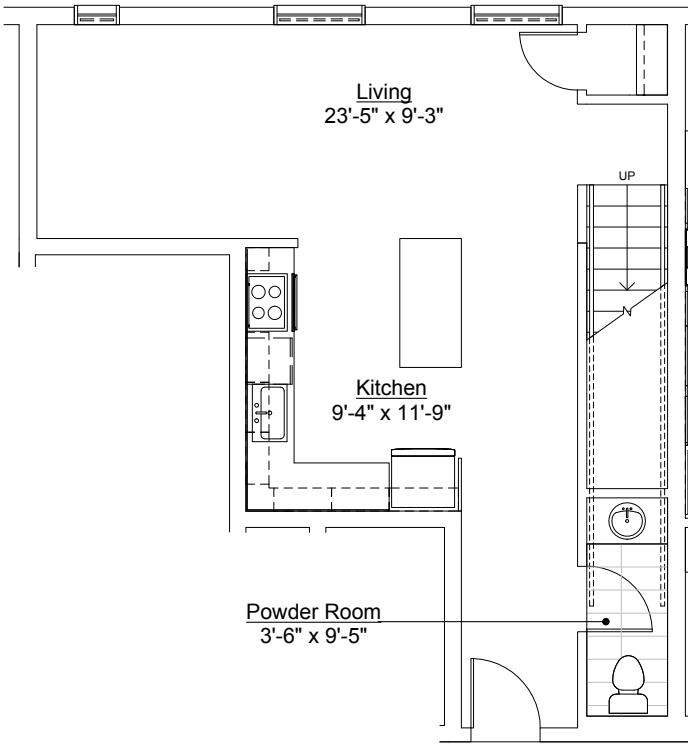

Lower Level

Upper Level

LOFTS  
AT MAYO PARK

Units  
309

1 Bedroom, 982sf