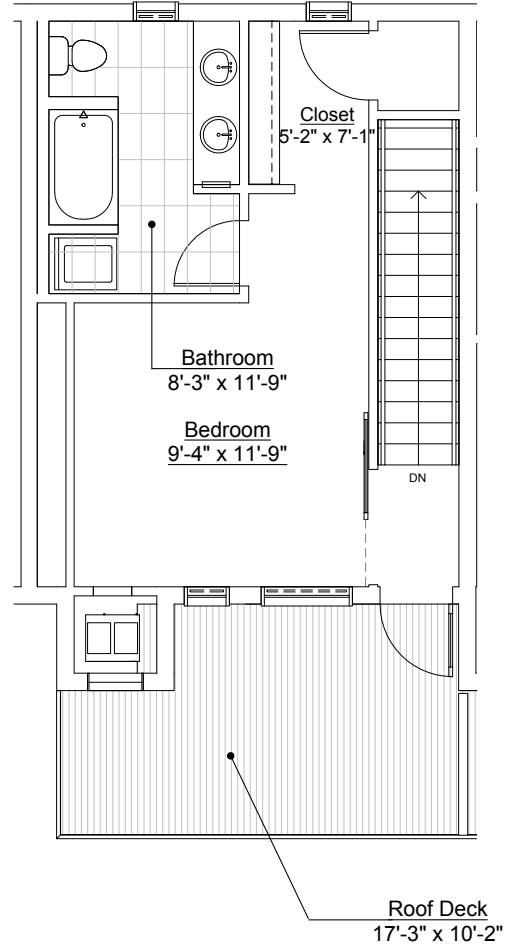

Lower Level

Upper Level

LOFTS  
AT MAYO PARK

Units  
309

1 Bedroom, 982sf