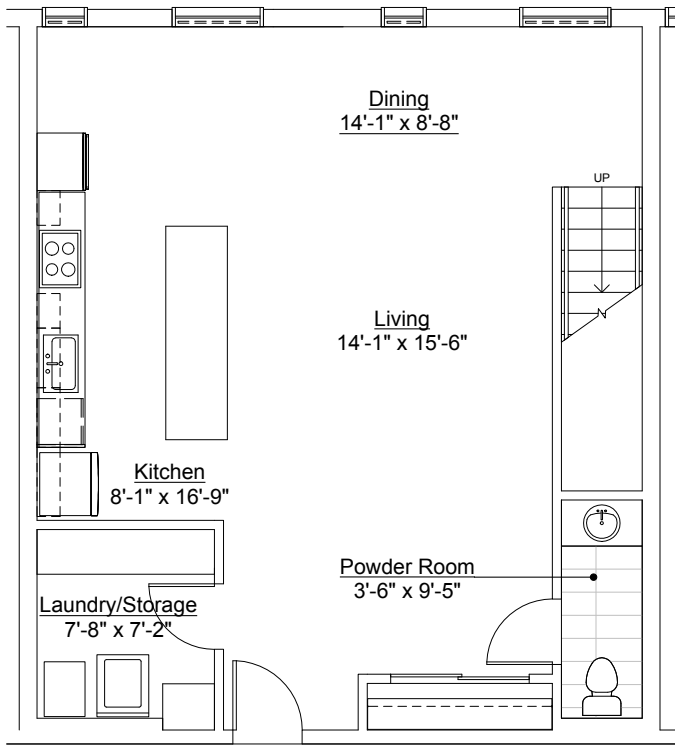

Lower Level

Upper Level

LOFTS
AT MAYO PARK

Units
303, 305, 307

2 Bedroom, 1425sf