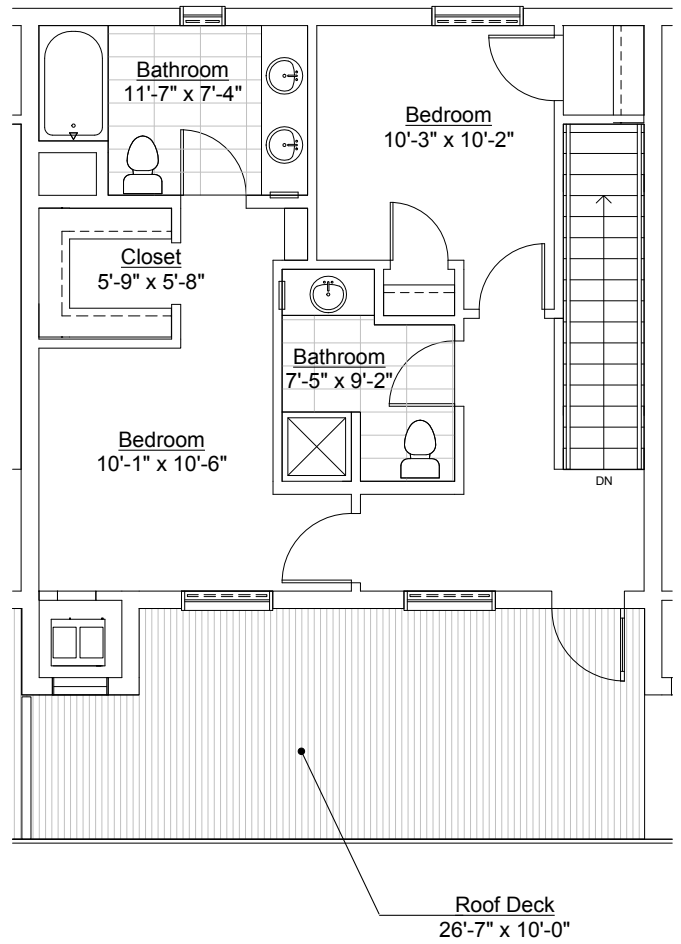

Lower Level

Upper Level

LOFTS
AT MAYO PARK

Units
303, 305, 307

2 Bedroom, 1425sf